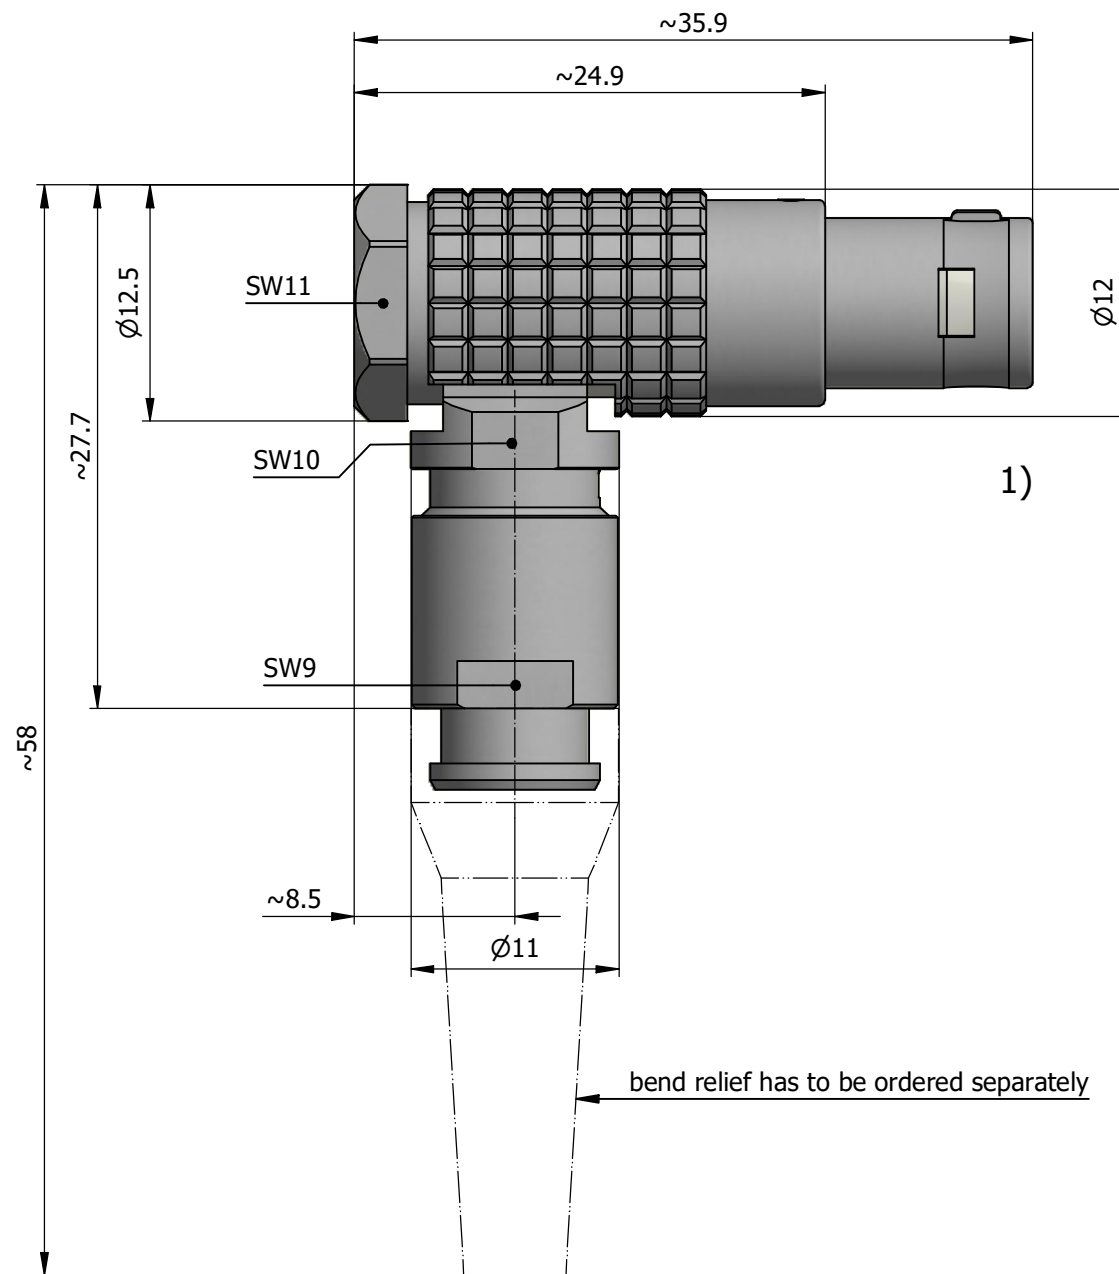

All dimensions are in millimeters (mm)

Alignment Key  
Front View

Insert Configuration  
Rear View

**Note:**

1) This picture is generic and for illustrative purposes only, and may show different keying, materials, colour, finish, and contact configuration. Minor shape or feature variations to actual item may be present.

All additional information are documented on the datasheet (See below link or QR Code)  
[www.lemo.com/pdf/FPG.1B.304.CLAD62Z.pdf](http://www.lemo.com/pdf/FPG.1B.304.CLAD62Z.pdf)

Model	Alignment Key	Series	Insert Config.	Housing	Insulator	Contact	Collet Type	Cable Ø	Variant
FPG.1B.304				CLAD	62	Z			