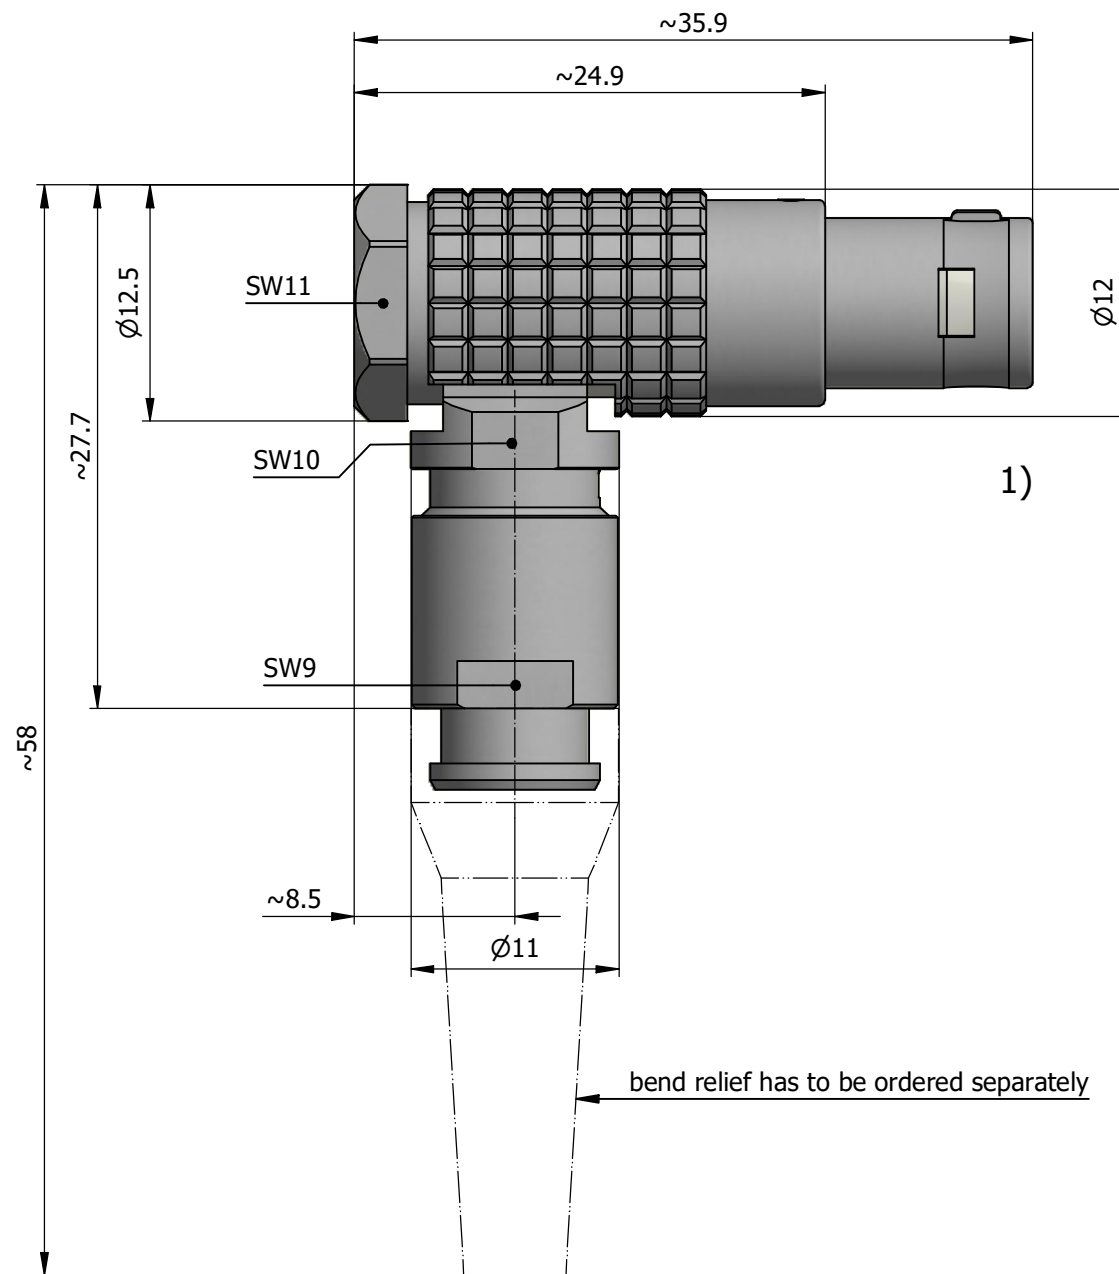

All dimensions are in millimeters (mm)

Alignment Key
Front View

Insert Configuration
Rear View

Note:

1) This picture is generic and for illustrative purposes only, and may show different keying, materials, colour, finish, and contact configuration. Minor shape or feature variations to actual item may be present.

All additional information are documented on the datasheet (See below link or QR Code)
www.lemo.com/pdf/FPG.1B.304.CLAD72Z.pdf

Model Alignment Key Series Insert Config. Housing Insulator Contact Collet Type Cable Ø Variant
FPG.1B.304.CLAD72Z