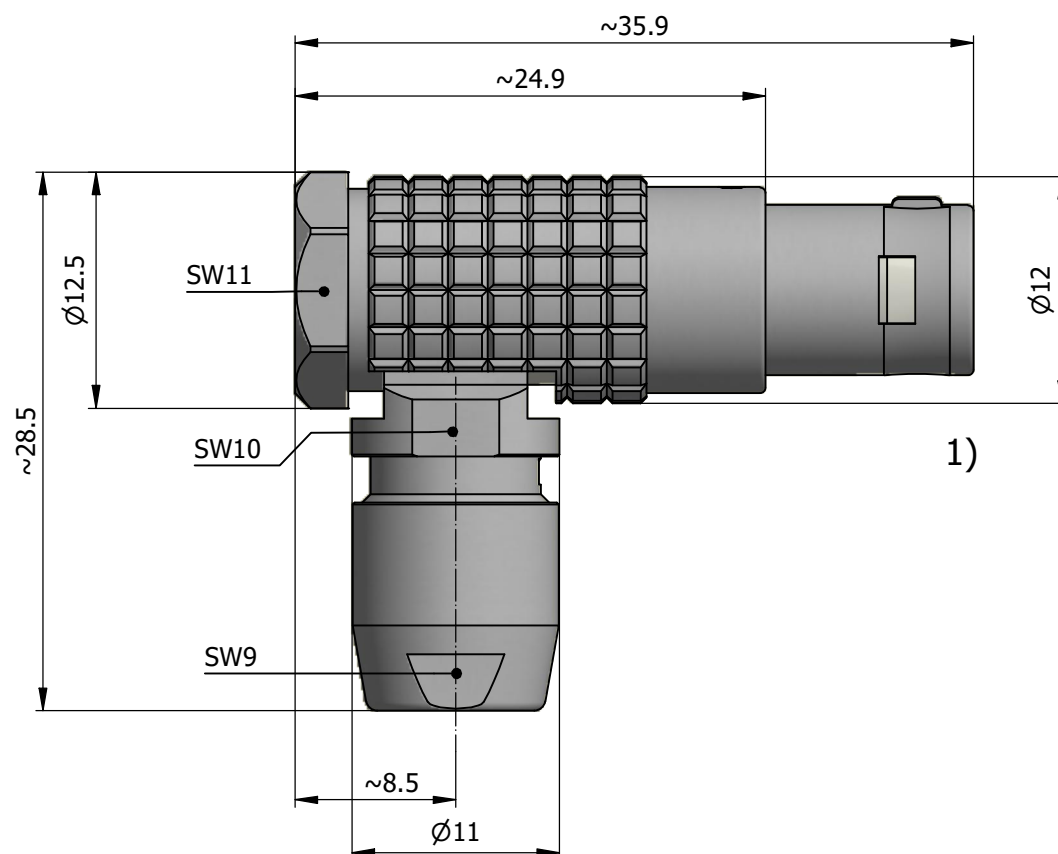

All dimensions are in millimeters (mm)

Alignment Key
Front View

Insert Configuration
Rear View

Note:

1) This picture is generic and for illustrative purposes only, and may show different keying, materials, colour, finish, and contact configuration. Minor shape or feature variations to actual item may be present.

All additional information are documented on the datasheet (See below link or QR Code)
www.lemo.com/pdf/FPG.1B.305.CLAD72.pdf

Model Alignment Key Series Insert Config. Housing Insulator Contact Collet Type Cable Ø Variant
FPG.1B.305.CLAD72