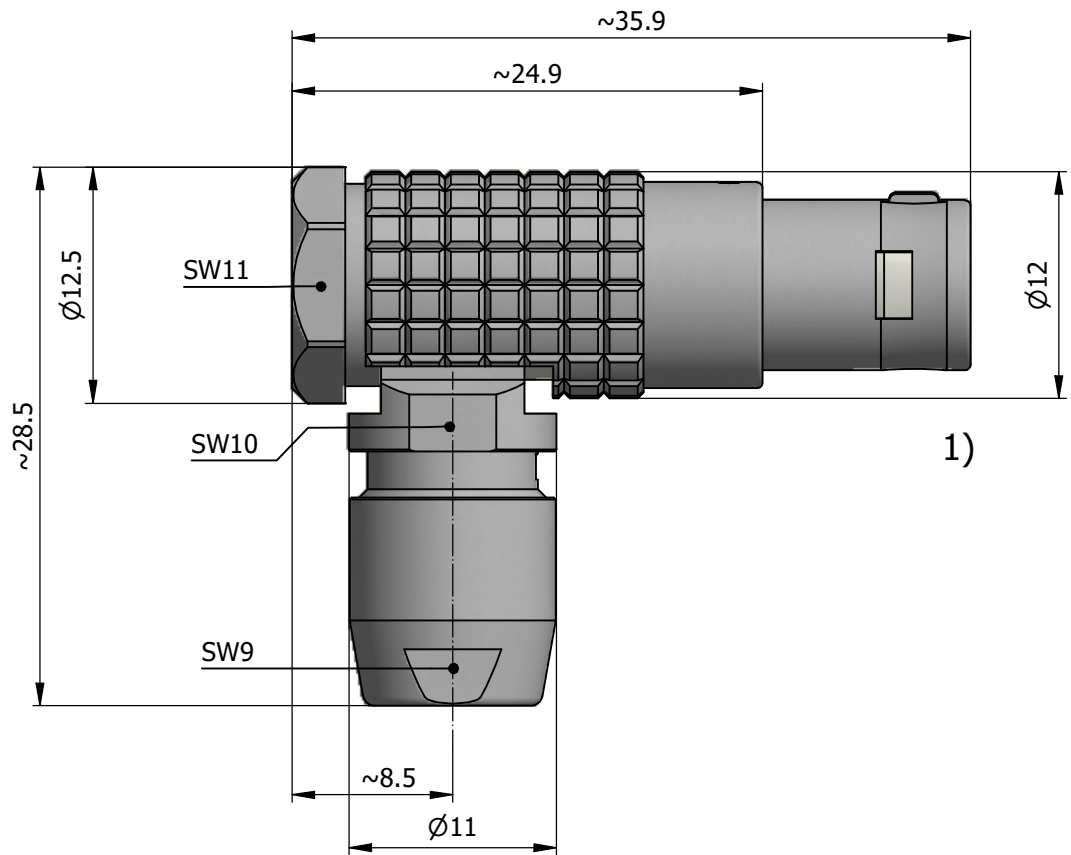

All dimensions are in millimeters (mm)

Alignment Key
Front View

Insert Configuration
Rear View

Note:

1) This picture is generic and for illustrative purposes only, and may show different keying, materials, colour, finish, and contact configuration. Minor shape or feature variations to actual item may be present.

All additional information are documented on the datasheet (See below link or QR Code)
www.lemo.com/pdf/FPG.1B.305.CLAD76.pdf

Model Alignment Key Series Insert Config. Housing Insulator Contact Collet Type Cable ϕ Variant
FPG.1B.305.CLAD76