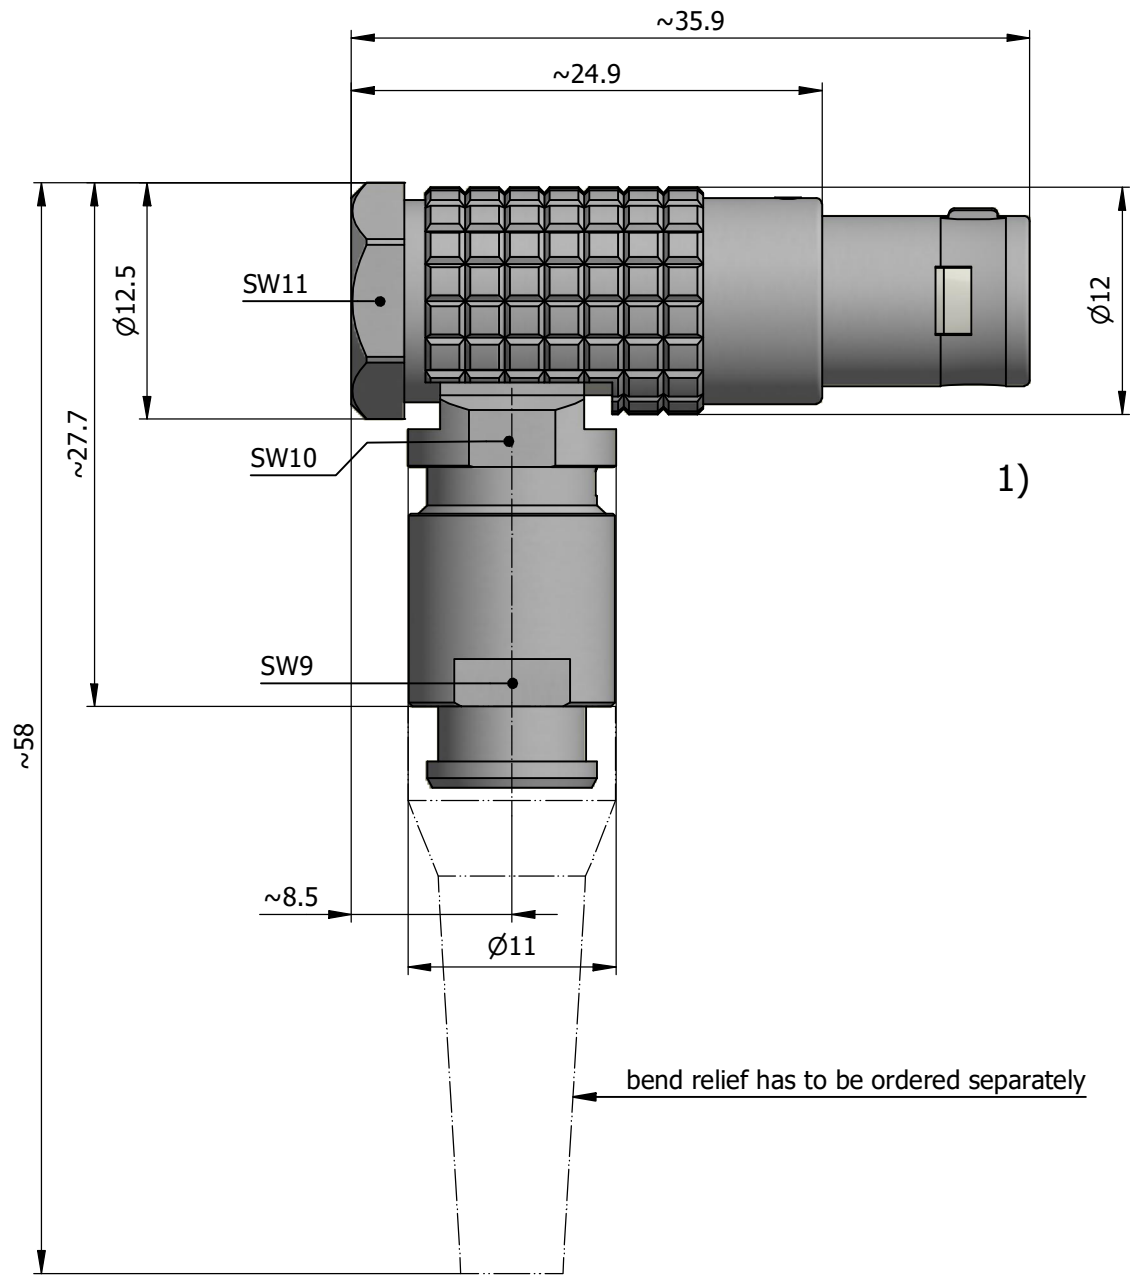

All dimensions are in millimeters (mm)

Alignment Key
Front View

Insert Configuration
Rear View

Note:

1) This picture is generic and for illustrative purposes only, and may show different keying, materials, colour, finish, and contact configuration. Minor shape or feature variations to actual item may be present.

All additional information are documented on the datasheet (See below link or QR Code)
www.lemo.com/pdf/FPG.1B.306.CLAD62Z.pdf

Model	Alignment Key	Series	Insert Config.	Housing	Insulator	Contact	Collet Type	Cable Ø	Variant
FPG.1B.306				CLAD	62	Z			