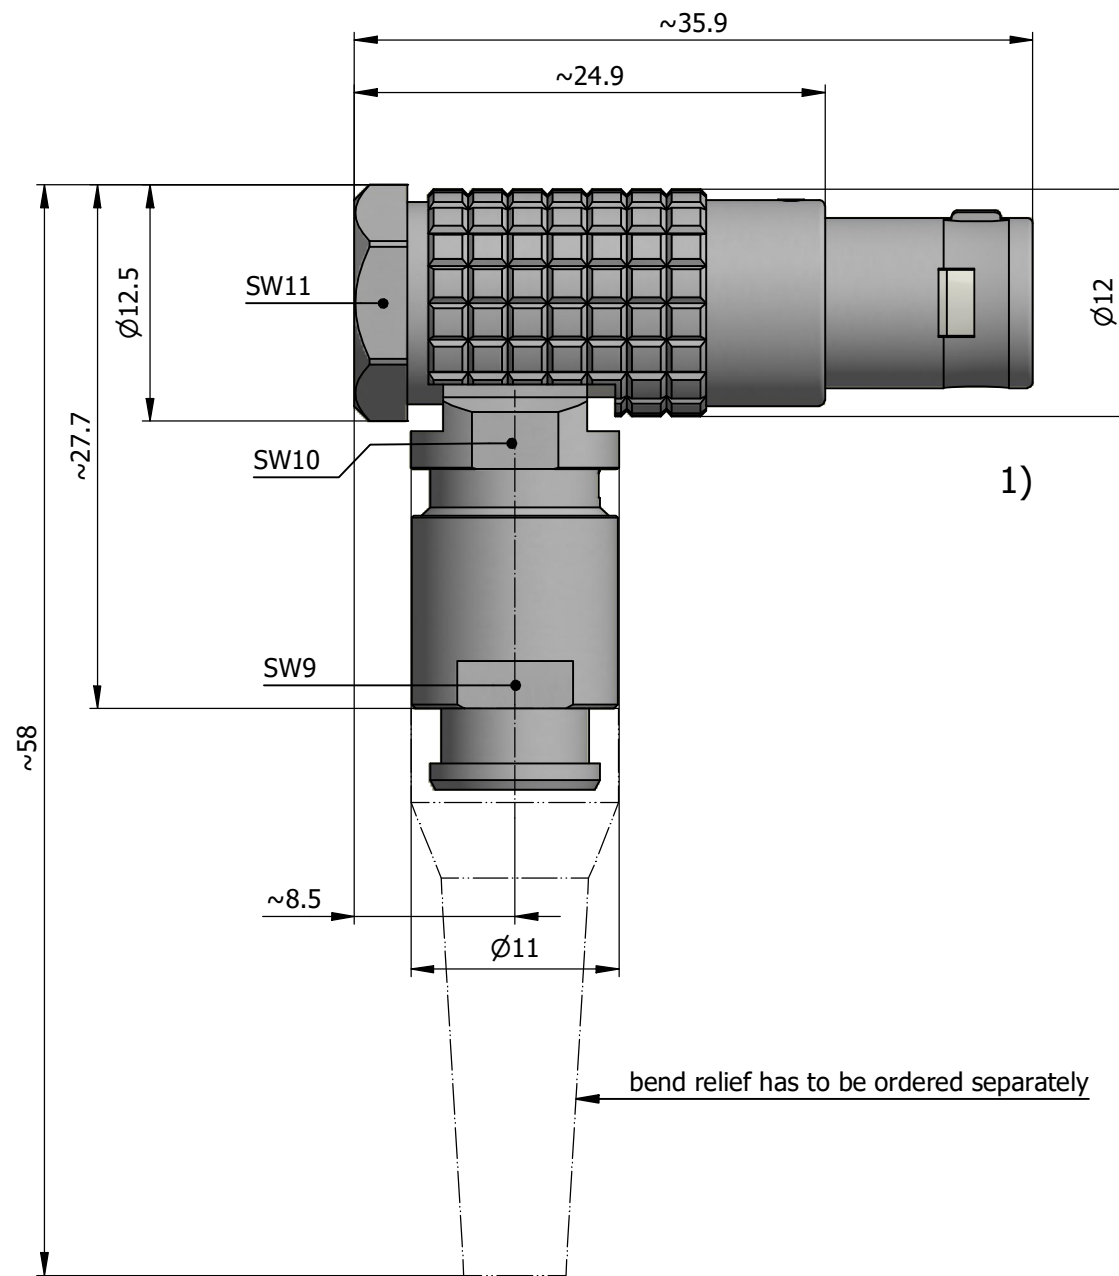

All dimensions are in millimeters (mm)

Alignment Key
Front View

Insert Configuration
Rear View

Note:

1) This picture is generic and for illustrative purposes only, and may show different keying, materials, colour, finish, and contact configuration. Minor shape or feature variations to actual item may be present.

All additional information are documented on the datasheet (See below link or QR Code)
www.lemo.com/pdf/FPG.1B.306.CYCD42Z.pdf

Model	Alignment Key	Series	Insert Config.	Housing	Insulator	Contact	Collet Type	Cable Ø	Variant
FPG.1B.306									CYCD42Z