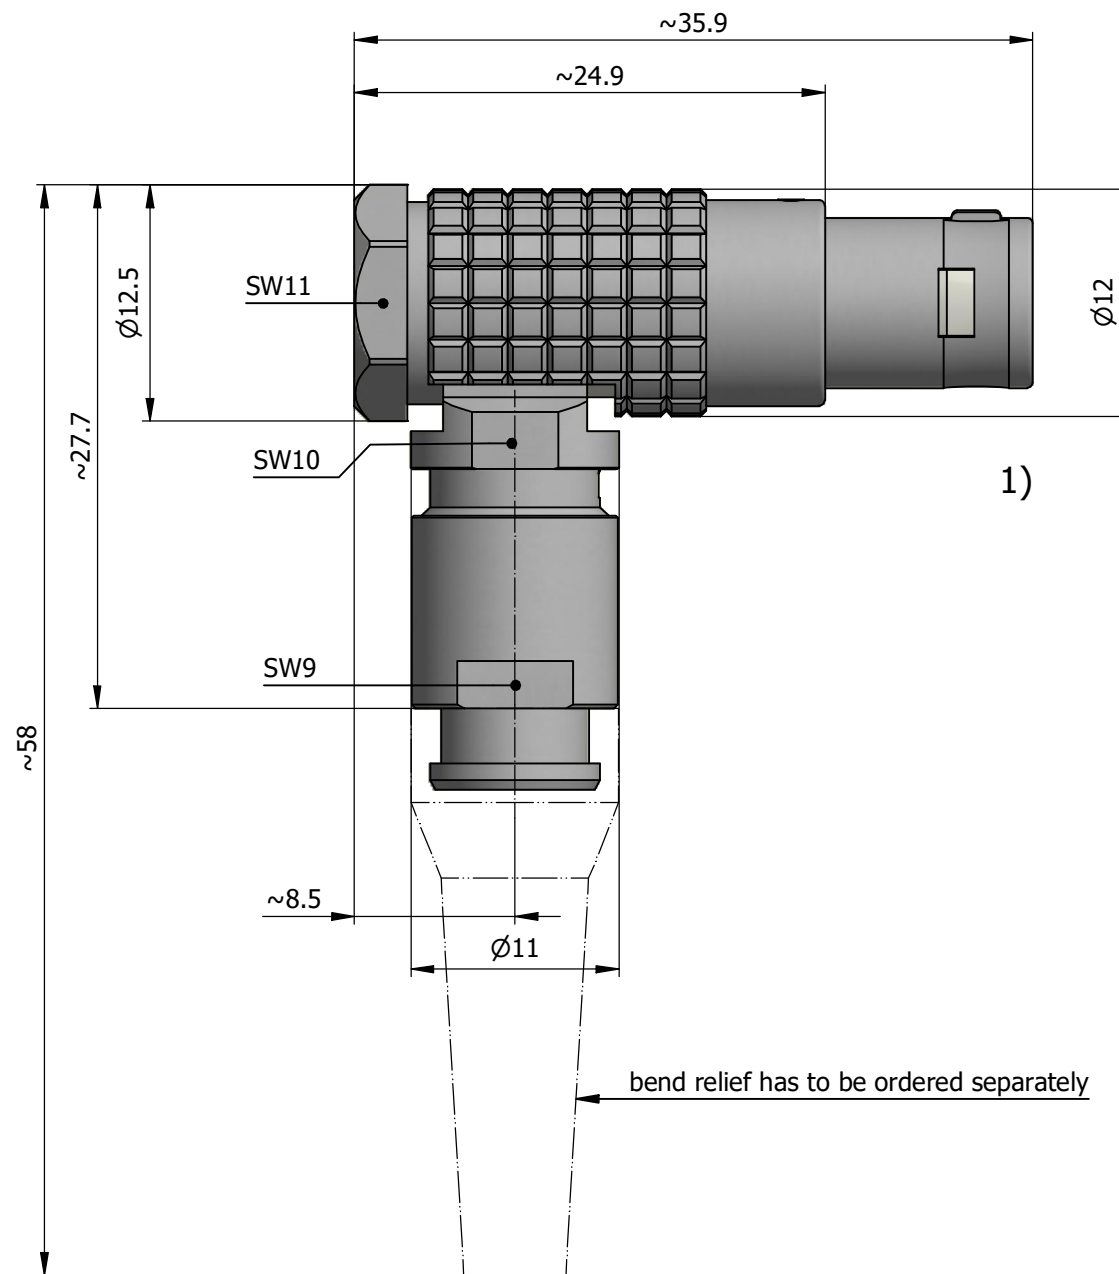

All dimensions are in millimeters (mm)

Alignment Key
Front View

Insert Configuration
Rear View

Note:

1) This picture is generic and for illustrative purposes only, and may show different keying, materials, colour, finish, and contact configuration. Minor shape or feature variations to actual item may be present.

All additional information are documented on the datasheet (See below link or QR Code)
www.lemo.com/pdf/FPG.1B.306.CYCD62Z.pdf

Model Alignment Key Series Insert Config. Housing Insulator Contact Collet Type Cable Ø Variant
FPG.1B.306.CYCD62Z