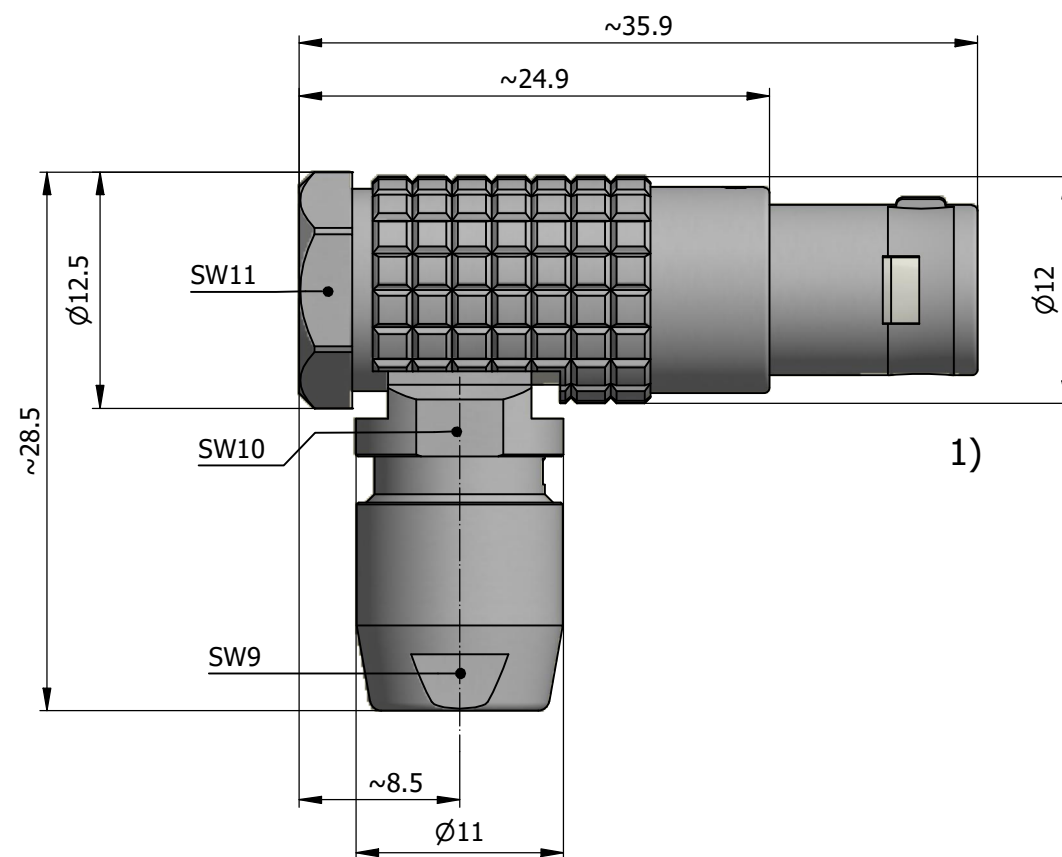

All dimensions are in millimeters (mm)

Alignment Key  
Front View

Insert Configuration  
Rear View

**Note:**

1) This picture is generic and for illustrative purposes only, and may show different keying, materials, colour, finish, and contact configuration. Minor shape or feature variations to actual item may be present.

All additional information are documented on the datasheet (See below link or QR Code)  
[www.lemo.com/pdf/FPG.1B.307.CLAD42.pdf](http://www.lemo.com/pdf/FPG.1B.307.CLAD42.pdf)

Model Alignment Key Series Insert Config. Housing Insulator Contact Collet Type Cable  $\phi$  Variant  
**FPG.1B.307.CLAD42**