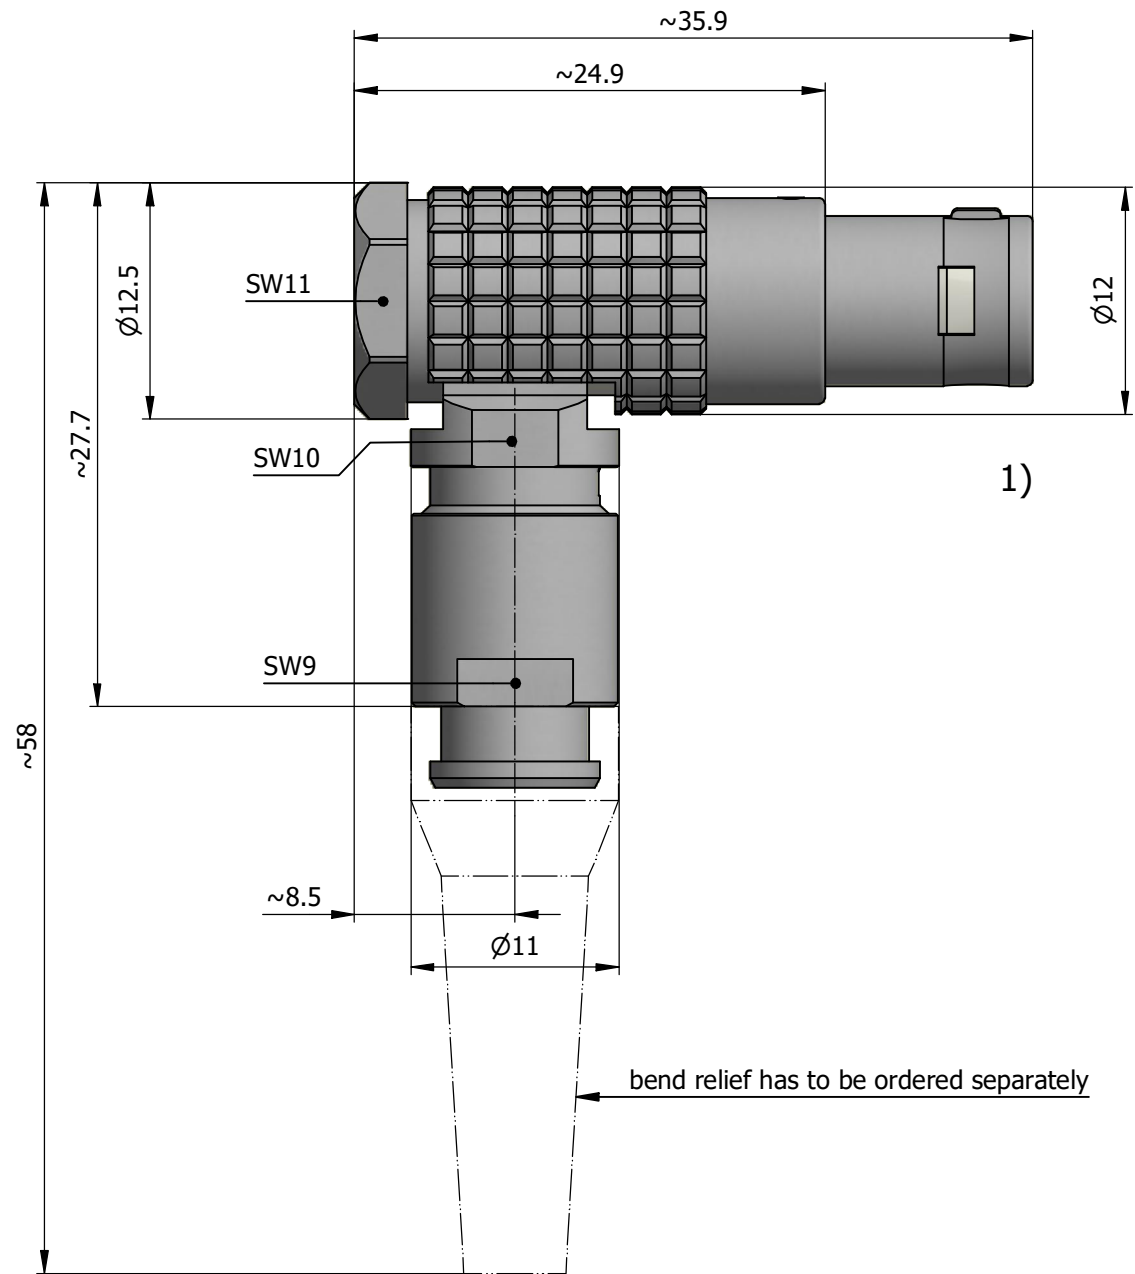

All dimensions are in millimeters (mm)

Alignment Key
Front View

Insert Configuration
Rear View

Note:

1) This picture is generic and for illustrative purposes only, and may show different keying, materials, colour, finish, and contact configuration. Minor shape or feature variations to actual item may be present.

All additional information are documented on the datasheet (See below link or QR Code)
www.lemo.com/pdf/FPG.1B.307.CLAD42Z.pdf

Model	Alignment Key	Series	Insert Config.	Housing	Insulator	Contact	Collet Type	Cable Ø	Variant
FPG.1B.307									CLAD42Z