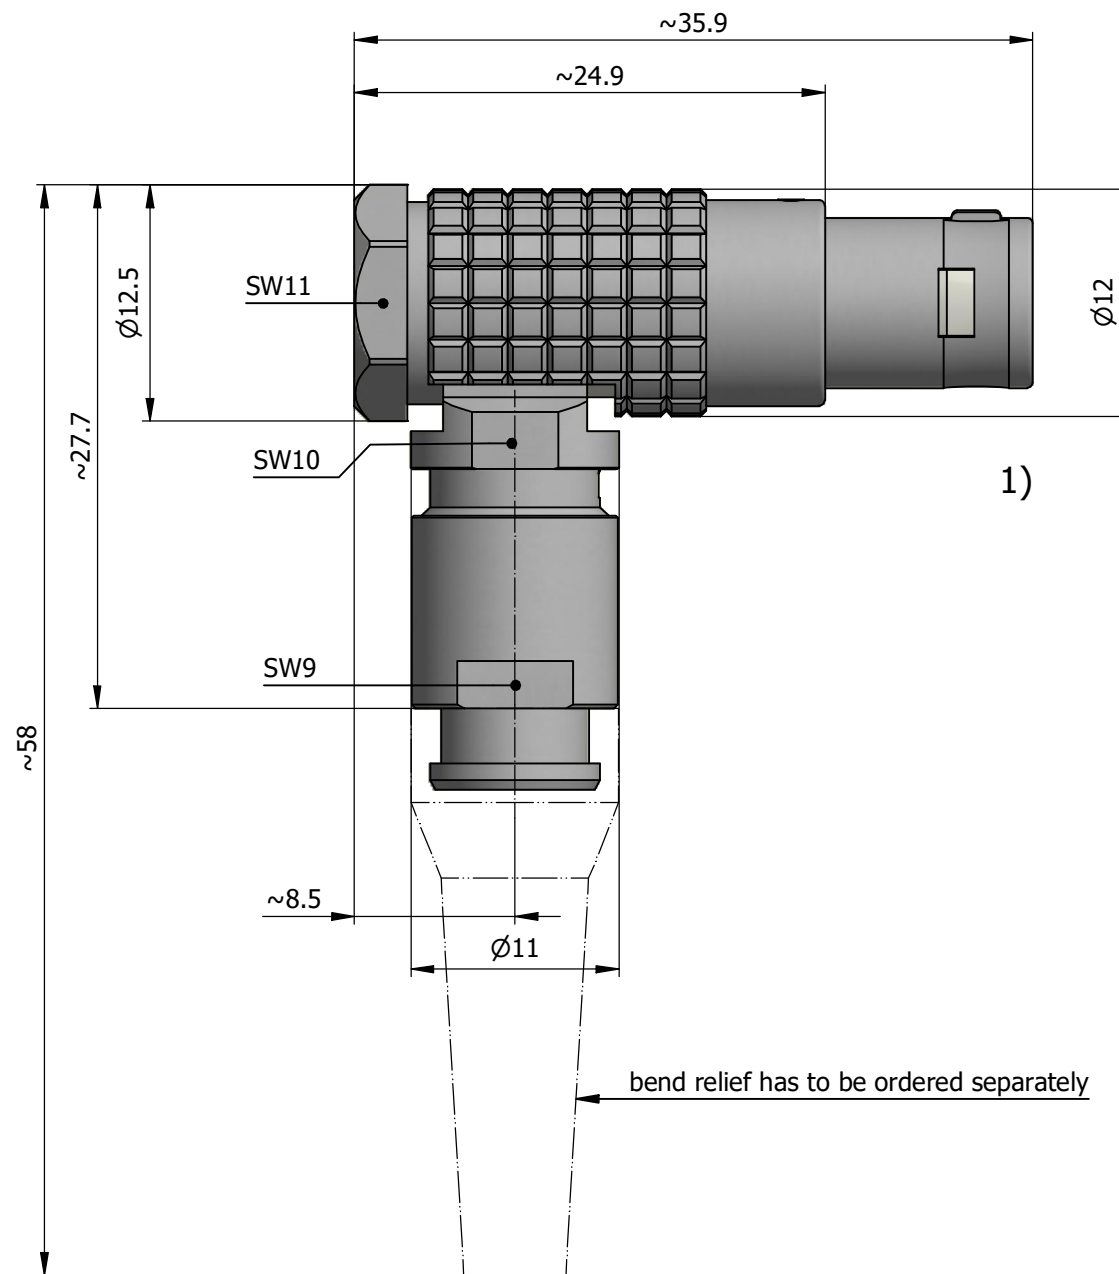

All dimensions are in millimeters (mm)

Alignment Key
Front View

Insert Configuration
Rear View

Note:

1) This picture is generic and for illustrative purposes only, and may show different keying, materials, colour, finish, and contact configuration. Minor shape or feature variations to actual item may be present.

All additional information are documented on the datasheet (See below link or QR Code)
www.lemo.com/pdf/FPG.1B.307.CLAD52Z.pdf

Model	Alignment Key	Series	Insert Config.	Housing	Insulator	Contact	Collet Type	Cable Ø	Variant
FPG.1B.307									CLAD52Z

<p>Datasheet</p>	<p>Elbow (90°) plug with cable collet for bend relief</p> <p>Series 1B</p>		<p>Drawn 07.06.2017 OVU/NHA</p>
	<p>LEMO SA Chemin des Champs-Courbes 28 1024 Ecublens - SWITZERLAND</p>		<p>Checked 05.12.2024 OBAR</p>
	<p>Tel. (+41 21) 695 16 00 email : info@lemo.com www.lemo.com</p>		<p>Modified 01 05.12.2024/MARI</p>
	<p>CD</p>		<p>DO NOT SCALE DRAWING</p>
<p>FPG.1B.307.CLAD52Z</p>			