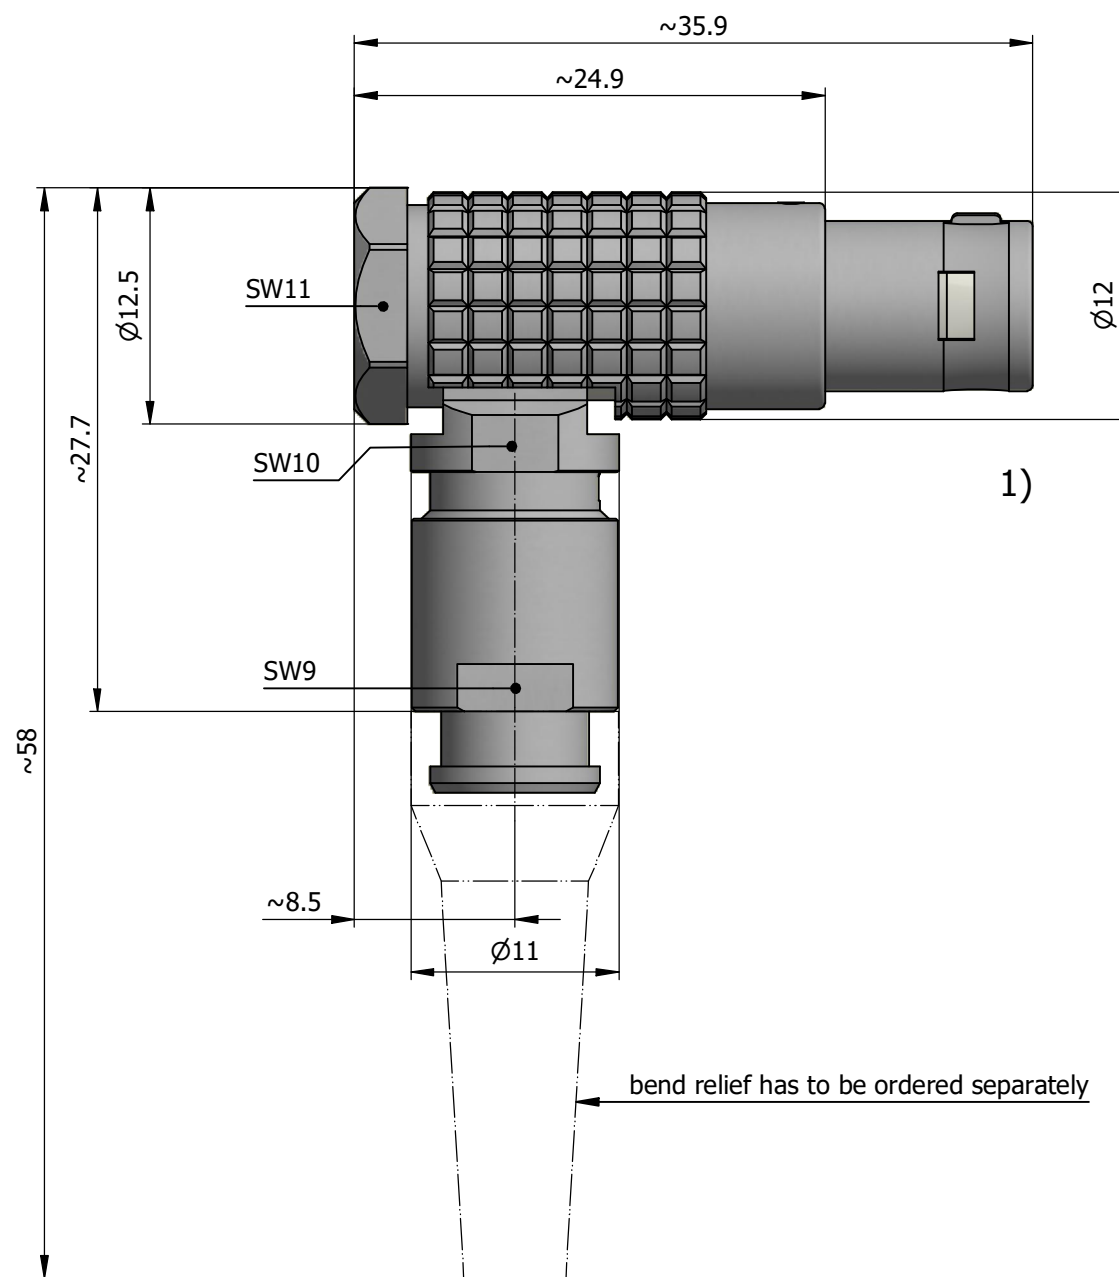

All dimensions are in millimeters (mm)

Alignment Key
Front View

Insert Configuration
Rear View

Note:

1) This picture is generic and for illustrative purposes only, and may show different keying, materials, colour, finish, and contact configuration. Minor shape or feature variations to actual item may be present.

All additional information are documented on the datasheet (See below link or QR Code)
www.lemo.com/pdf/FPG.1B.307.CLAD62Z.pdf

Model Alignment Key Series Insert Config. Housing Insulator Contact Collet Type Cable Ø Variant
FPG.1B.307.CLAD62Z