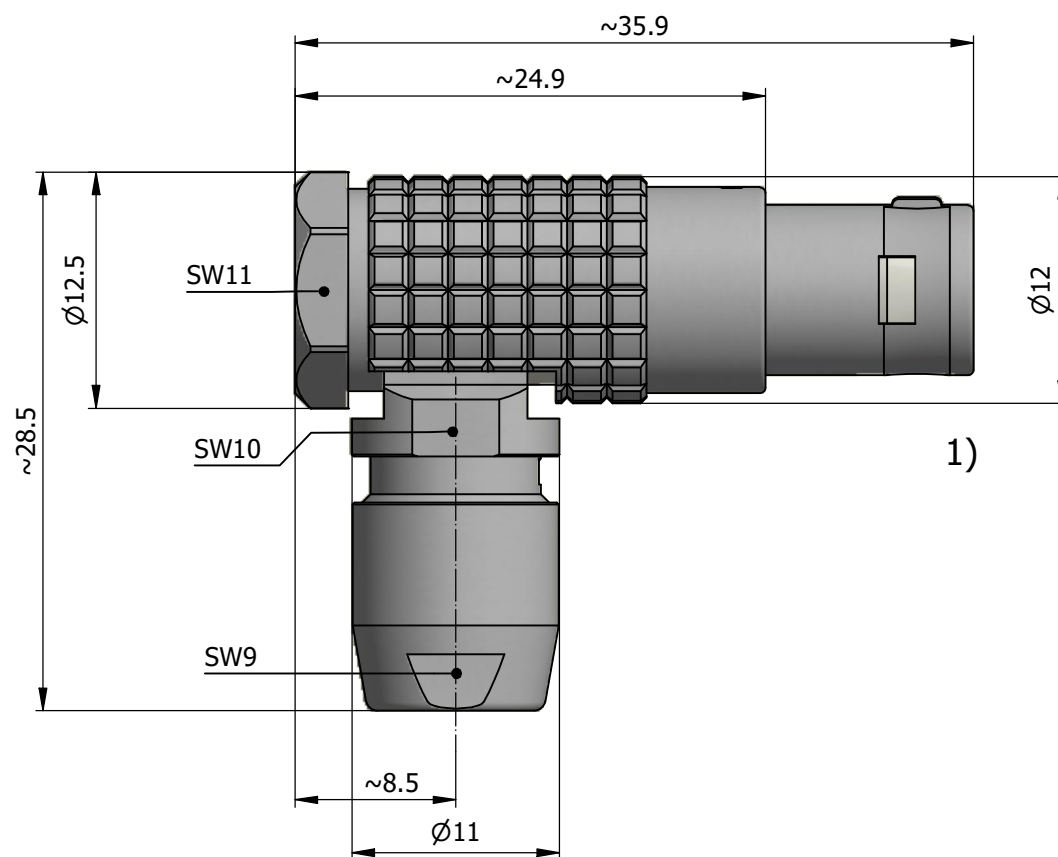

All dimensions are in millimeters (mm)

Alignment Key
Front View

Insert Configuration
Rear View

Note:

1) This picture is generic and for illustrative purposes only, and may show different keying, materials, colour, finish, and contact configuration. Minor shape or feature variations to actual item may be present.

All additional information are documented on the datasheet (See below link or QR Code)
www.lemo.com/pdf/FPG.1B.307.CLAD72.pdf

Model Alignment Key Series Insert Config. Housing Insulator Contact Collet Type Cable Ø Variant
FPG.1B.307.CLAD72