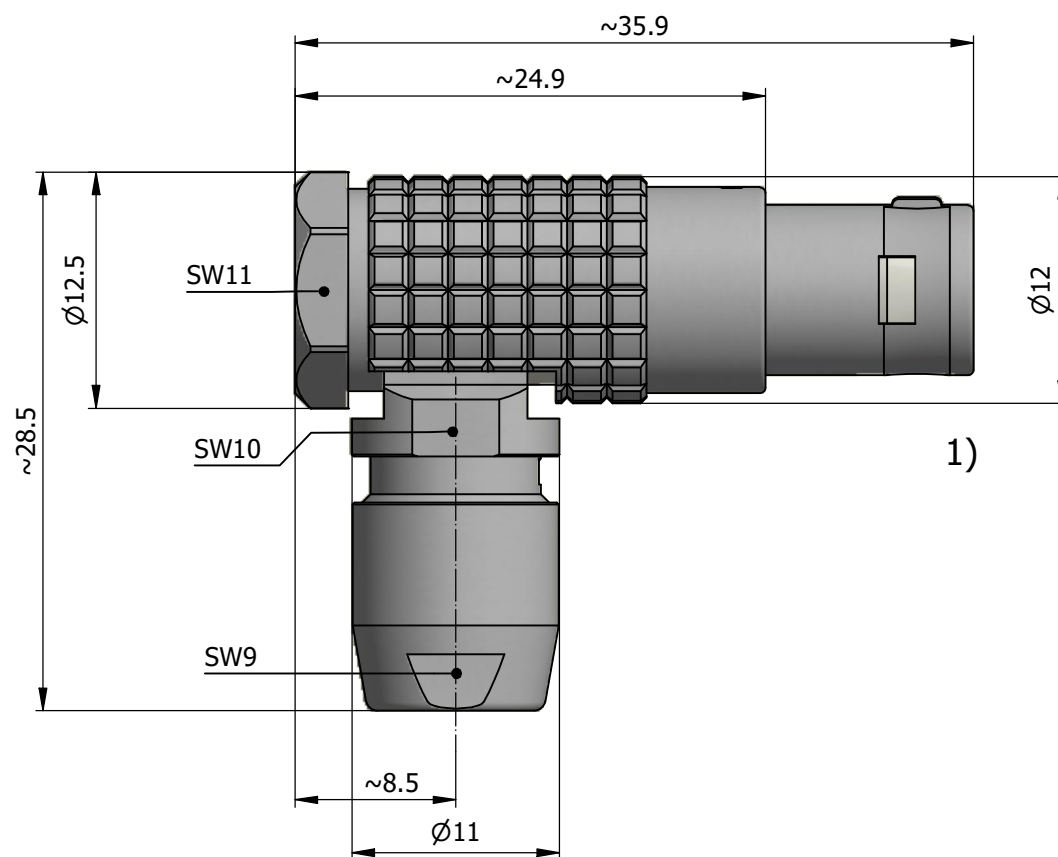

All dimensions are in millimeters (mm)

Alignment Key
Front View

Insert Configuration
Rear View

Note:

1) This picture is generic and for illustrative purposes only, and may show different keying, materials, colour, finish, and contact configuration. Minor shape or feature variations to actual item may be present.

All additional information are documented on the datasheet (See below link or QR Code)
www.lemo.com/pdf/FPG.1B.307.CLAD76.pdf

Model	Alignment Key	Series	Insert Config.	Housing	Insulator	Contact	Collet Type	Cable Ø	Variant
FPG.1B.307									
CLAD76									