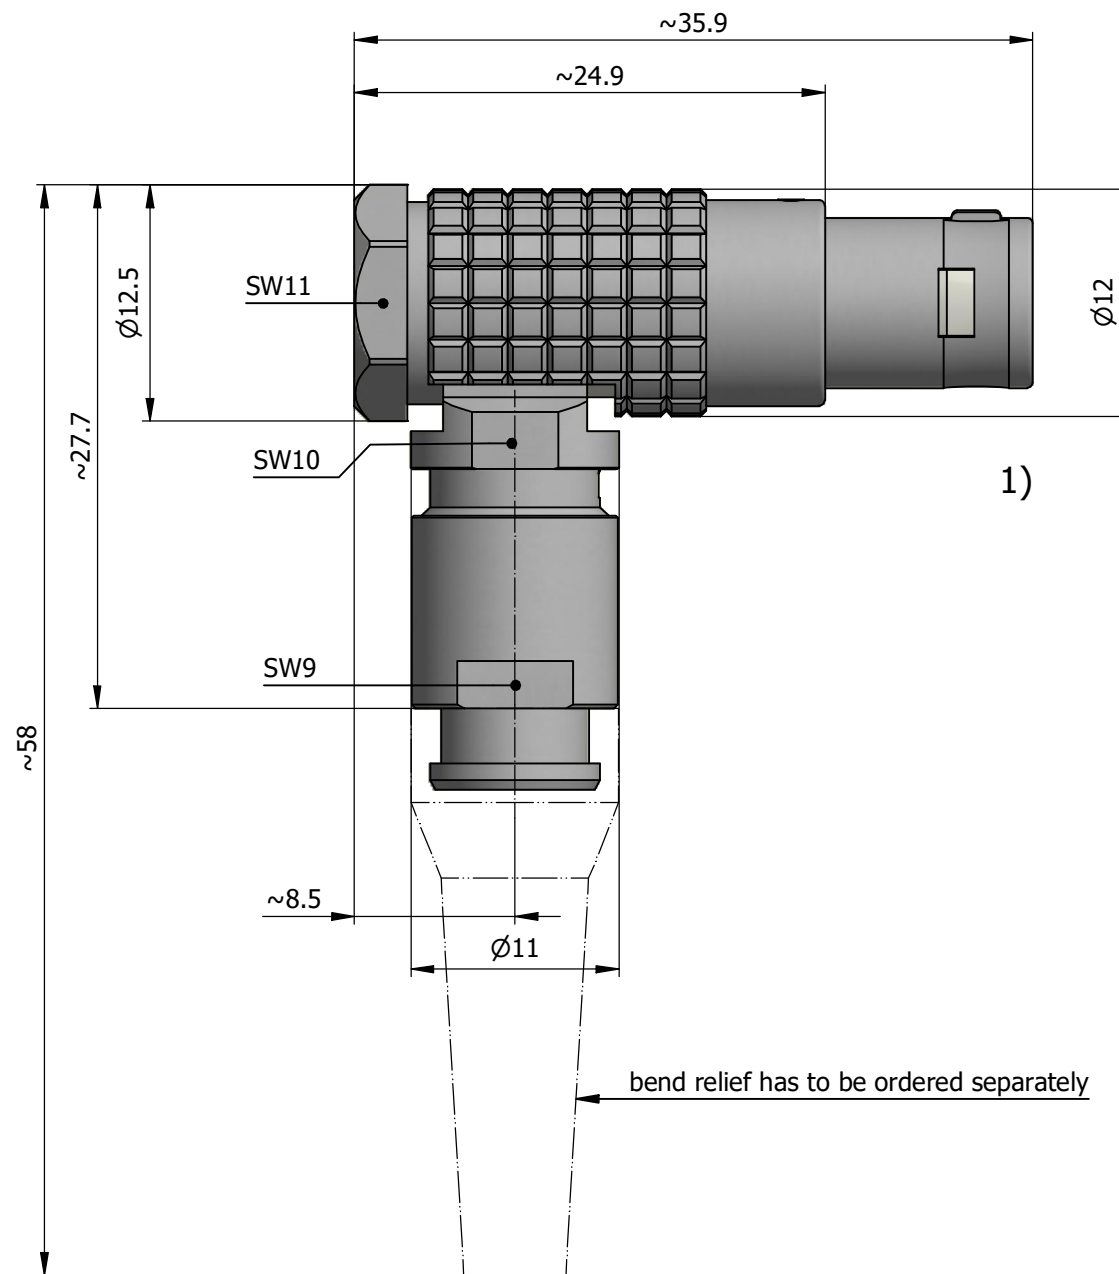

All dimensions are in millimeters (mm)

Alignment Key
Front View

Insert Configuration
Rear View

Note:

1) This picture is generic and for illustrative purposes only, and may show different keying, materials, colour, finish, and contact configuration. Minor shape or feature variations to actual item may be present.

All additional information are documented on the datasheet (See below link or QR Code)
www.lemo.com/pdf/FPG.1B.310.CLAD72Z.pdf

Model	Alignment Key	Series	Insert Config.	Housing	Insulator	Contact	Collet Type	Cable Ø	Variant
FPG.1B.310									
CLAD72Z									