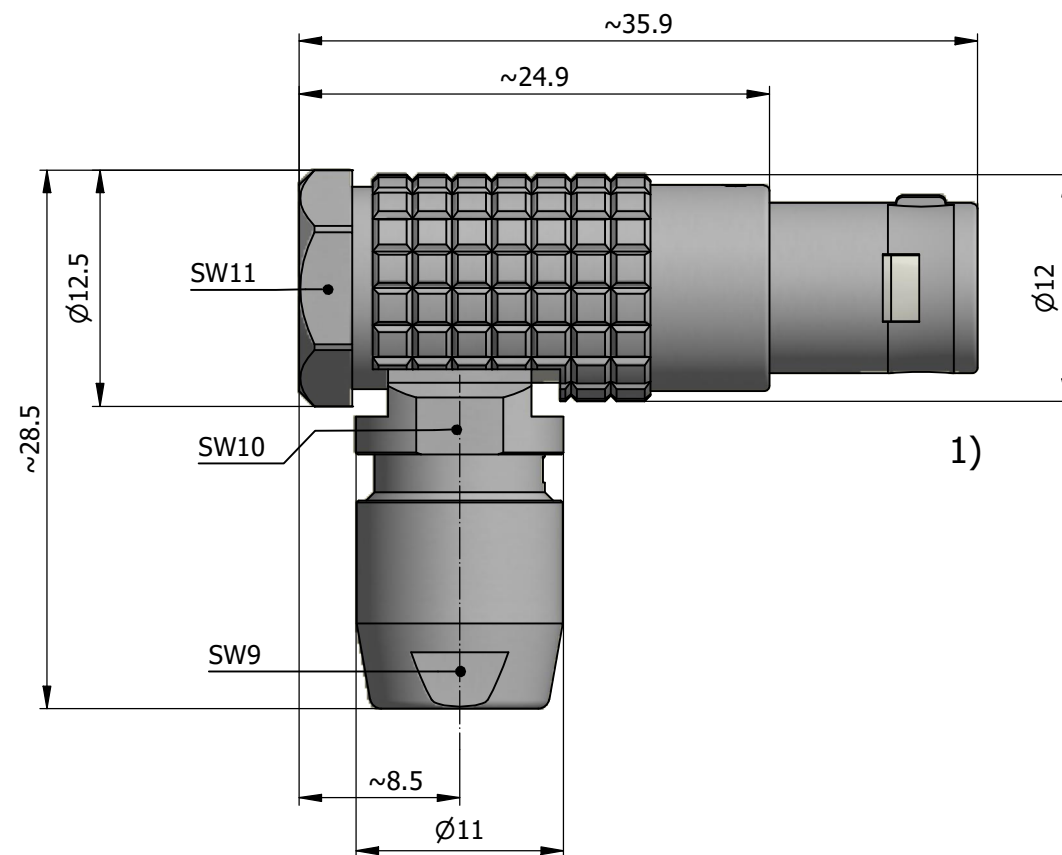

All dimensions are in millimeters (mm)

Alignment Key
Front View

Insert Configuration
Rear View

Note:

1) This picture is generic and for illustrative purposes only, and may show different keying, materials, colour, finish, and contact configuration. Minor shape or feature variations to actual item may be present.

All additional information are documented on the datasheet (See below link or QR Code)
www.lemo.com/pdf/FPG.1B.316.CLAD42.pdf

Model	Alignment Key	Series	Insert Config.	Housing	Insulator	Contact	Collet Type	Cable Ø	Variant
FPG.1B.316.CLAD42									