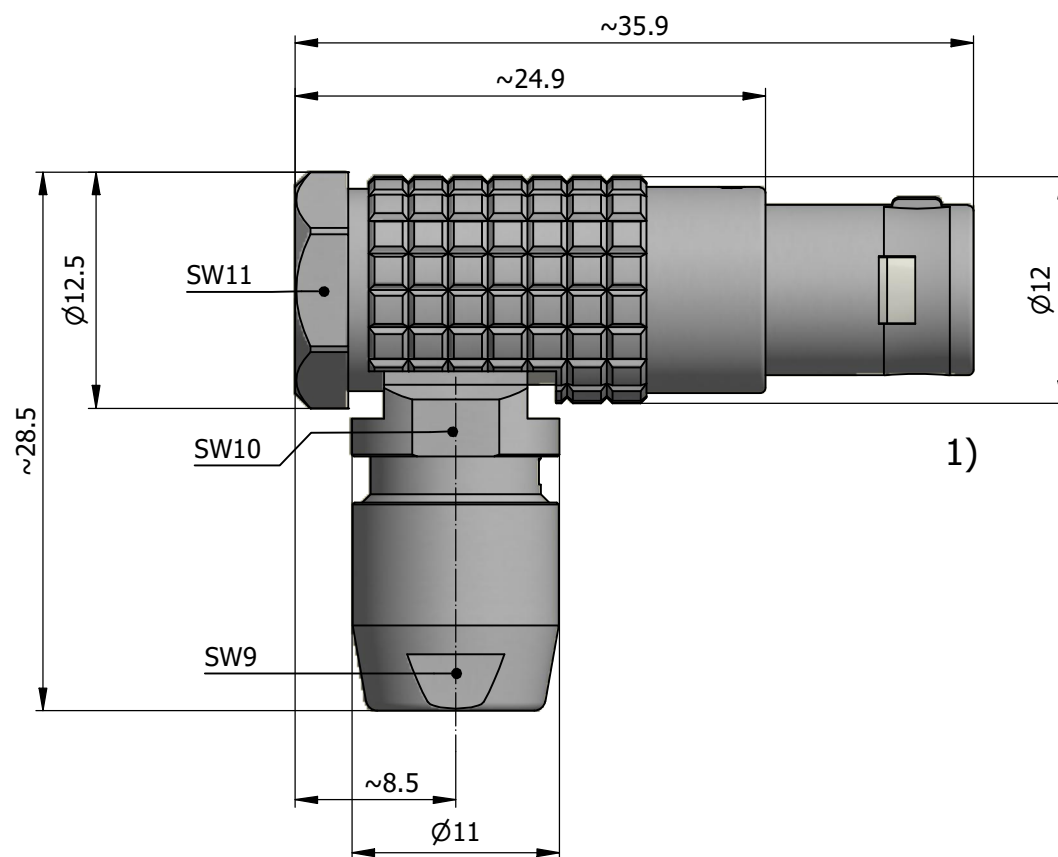

All dimensions are in millimeters (mm)

Alignment Key
Front View

Insert Configuration
Rear View

Note:

1) This picture is generic and for illustrative purposes only, and may show different keying, materials, colour, finish, and contact configuration. Minor shape or feature variations to actual item may be present.

All additional information are documented on the datasheet (See below link or QR Code)
www.lemo.com/pdf/FPG.1B.316.CLAD62.pdf

Model Alignment Key Series Insert Config. Housing Insulator Contact Collet Type Cable ϕ Variant
FPG.1B.316.CLAD62