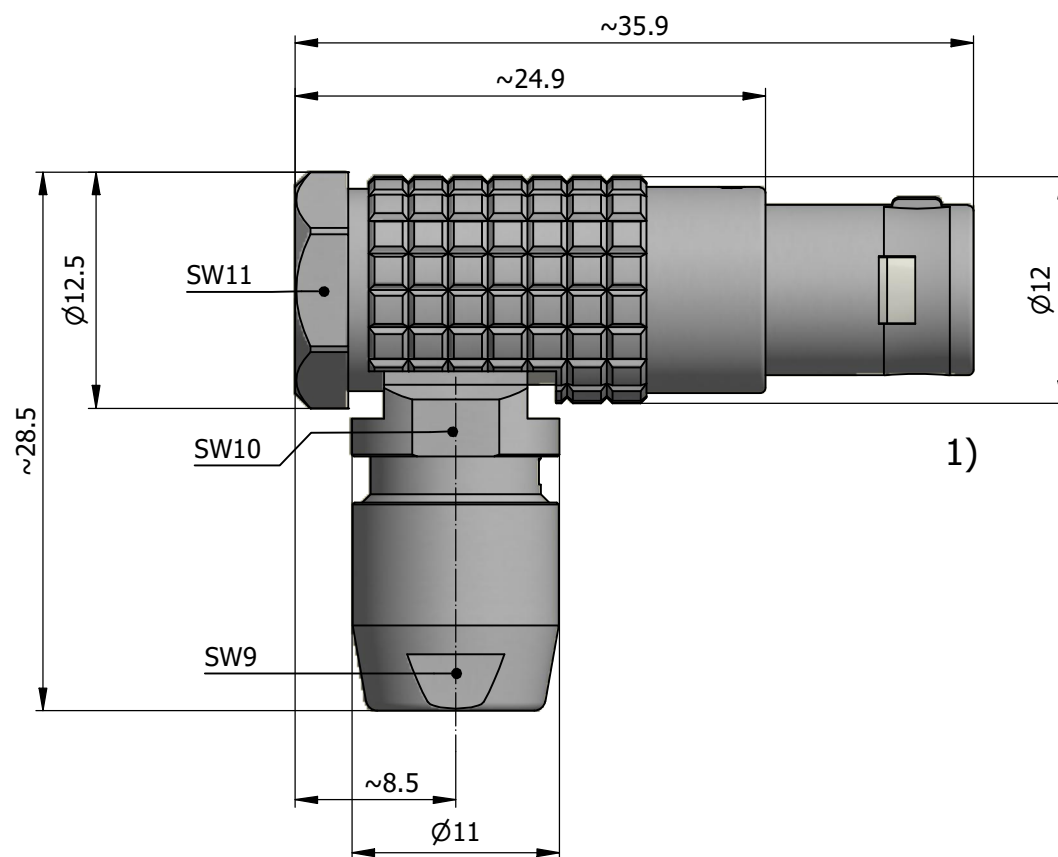

All dimensions are in millimeters (mm)

Alignment Key
Front View

Insert Configuration
Rear View

Note:

1) This picture is generic and for illustrative purposes only, and may show different keying, materials, colour, finish, and contact configuration. Minor shape or feature variations to actual item may be present.

All additional information are documented on the datasheet (See below link or QR Code)
www.lemo.com/pdf/FPG.1B.316.CLAD76.pdf

Model Alignment Key Series Insert Config. Housing Insulator Contact Collet Type Cable ϕ Variant
FPG.1B.316.CLAD76