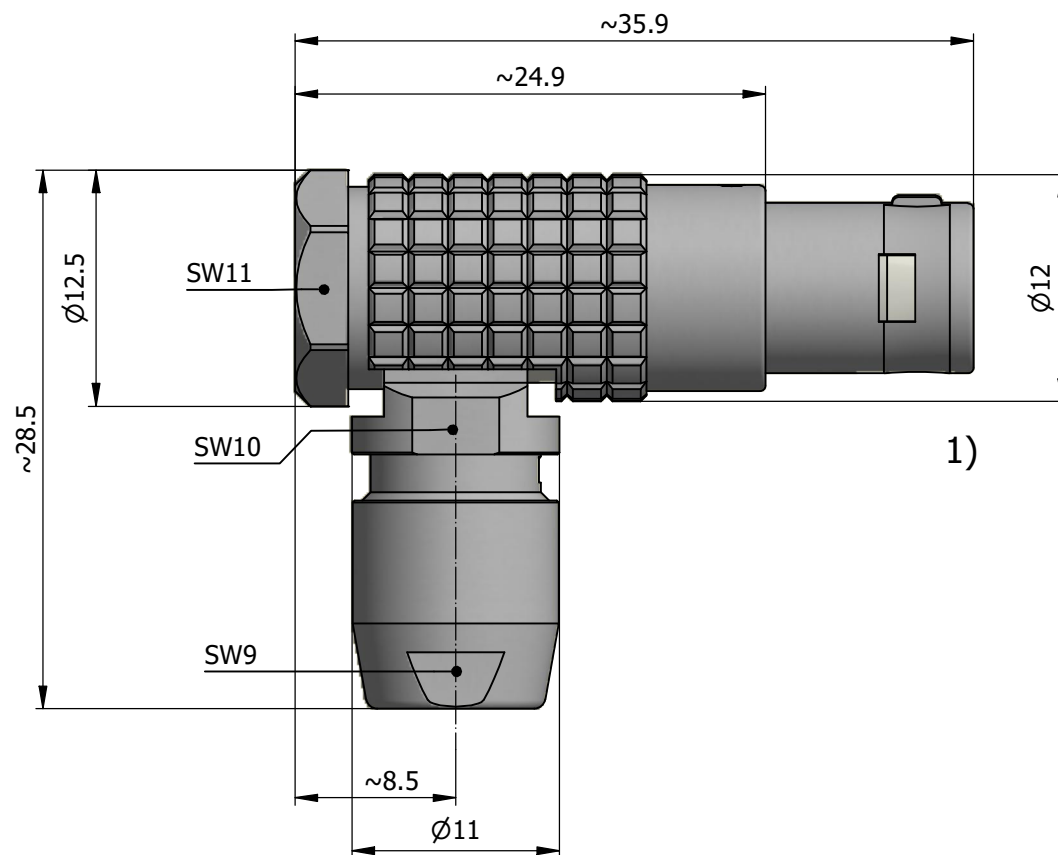

All dimensions are in millimeters (mm)

Alignment Key
Front View

Insert Configuration
Rear View

Note:

1) This picture is generic and for illustrative purposes only, and may show different keying, materials, colour, finish, and contact configuration. Minor shape or feature variations to actual item may be present.

All additional information are documented on the datasheet (See below link or QR Code)
www.lemo.com/pdf/FPG.1B.316.KLAD76.pdf

Model Alignment Key Series Insert Config. Housing Insulator Contact Collet Type Cable ϕ Variant
FPG.1B.316.KLAD76