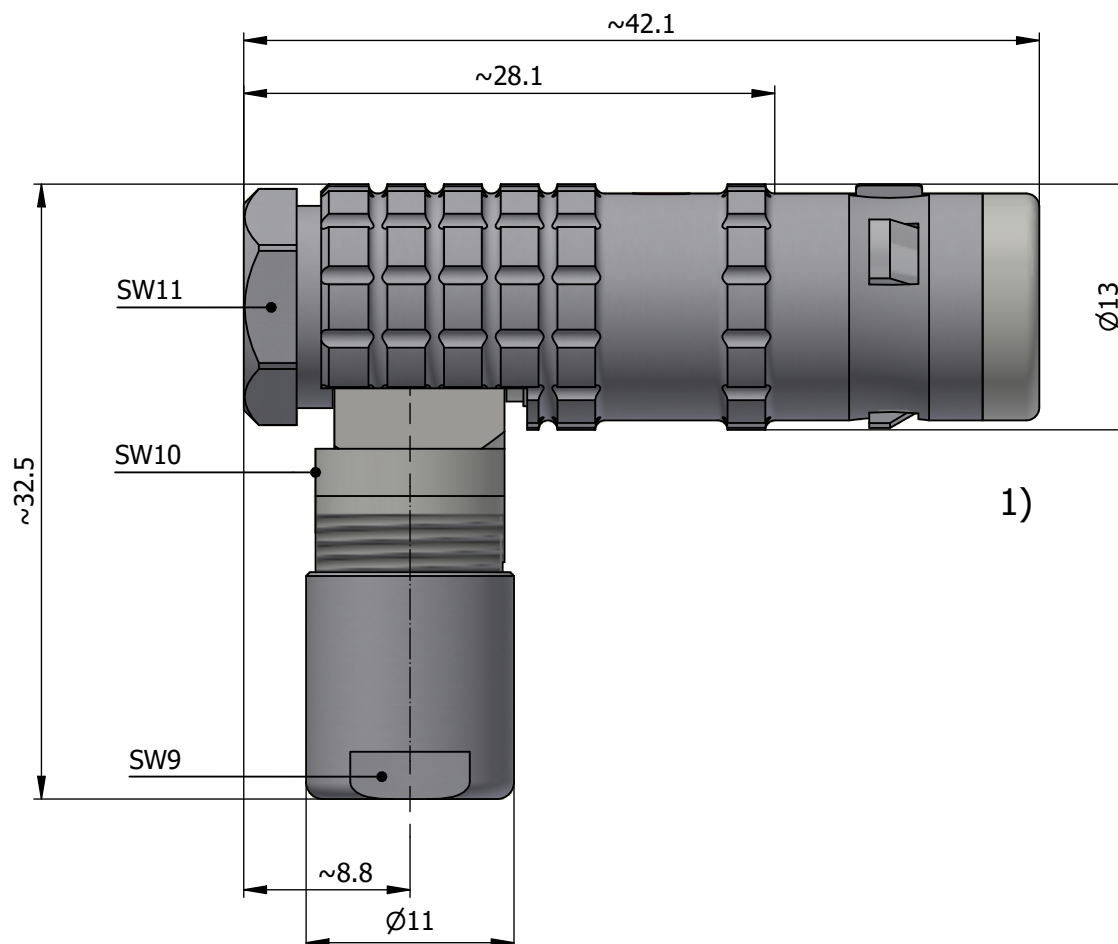

All dimensions are in millimeters (mm)

Alignment Key
Front View

Insert Configuration
Rear View

Note:

1) This picture is generic and for illustrative purposes only, and may show different keying, materials, colour, finish, and contact configuration. Minor shape or feature variations to actual item may be present.

All additional information are documented on the datasheet (See below link or QR Code)
www.lemo.com/pdf/FPG.1K.302.CLAC65.pdf

Model Alignment Key Series Insert Config. Housing Insulator Contact Collet Type Cable ϕ Variant
FPG.1K.302.CLAC65