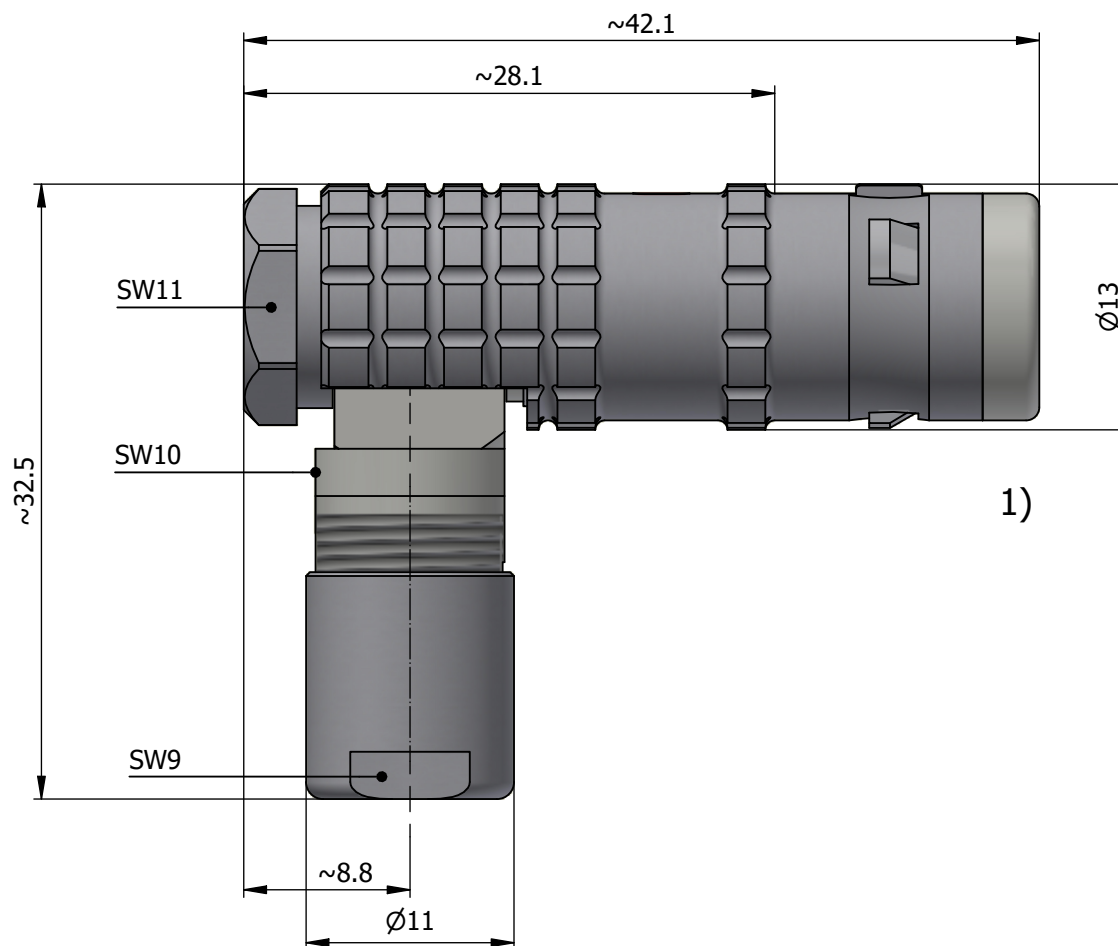

All dimensions are in millimeters (mm)

Alignment Key  
Front View

Insert Configuration  
Rear View

**Note:**

1) This picture is generic and for illustrative purposes only, and may show different keying, materials, colour, finish, and contact configuration. Minor shape or feature variations to actual item may be present.

All additional information are documented on the datasheet (See below link or QR Code)  
[www.lemo.com/pdf/FPG.1K.303.CLAC50.pdf](http://www.lemo.com/pdf/FPG.1K.303.CLAC50.pdf)

Model	Alignment Key	Series	Insert Config.	Housing	Insulator	Contact	Collet Type	Cable Ø	Variant
FPG.1K.303									
<b>CLAC50</b>									

Datasheet

**Elbow (90°) plug with cable collet**  
Series 1K

**LEMO**

LEMO SA  
Chemin des Champs-Courbes 28  
1024 Ecublens - SWITZERLAND

Tel. (+41 21) 695 16 00  
email : info@lemo.com  
www.lemo.com

CD

Drawn	18.10.2023	MARI / MARI
Checked	18.10.2023	OBAR
Modified	00	18.10.2023 / MARI
DO NOT SCALE DRAWING		