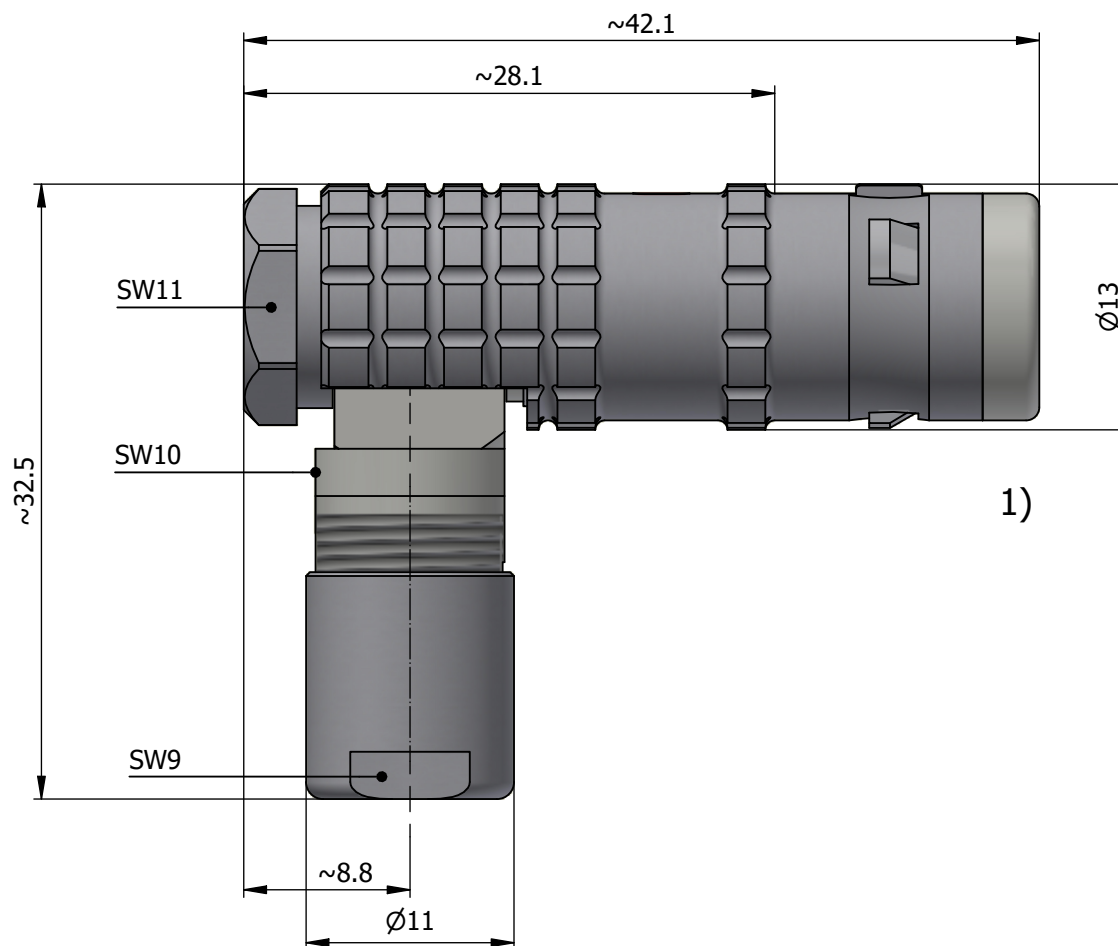

All dimensions are in millimeters (mm)

Alignment Key
Front View

Insert Configuration
Rear View

Note:

1) This picture is generic and for illustrative purposes only, and may show different keying, materials, colour, finish, and contact configuration. Minor shape or feature variations to actual item may be present.

All additional information are documented on the datasheet (See below link or QR Code)
www.lemo.com/pdf/FPG.1K.303.CLAC60.pdf

Model	Alignment Key	Series	Insert Config.	Housing	Insulator	Contact	Collet Type	Cable ϕ	Variant
FPG.1K.303									
CLAC60									

Datasheet

Elbow (90°) plug with cable collet
Series 1K

LEMO

LEMO SA
Chemin des Champs-Courbes 28
1024 Ecublens - SWITZERLAND

Tel. (+41 21) 695 16 00
email : info@lemo.com
www.lemo.com

CD

Drawn	18.10.2023	MARI / MARI
Checked	18.10.2023	OBAR
Modified	00	18.10.2023 / MARI
DO NOT SCALE DRAWING		