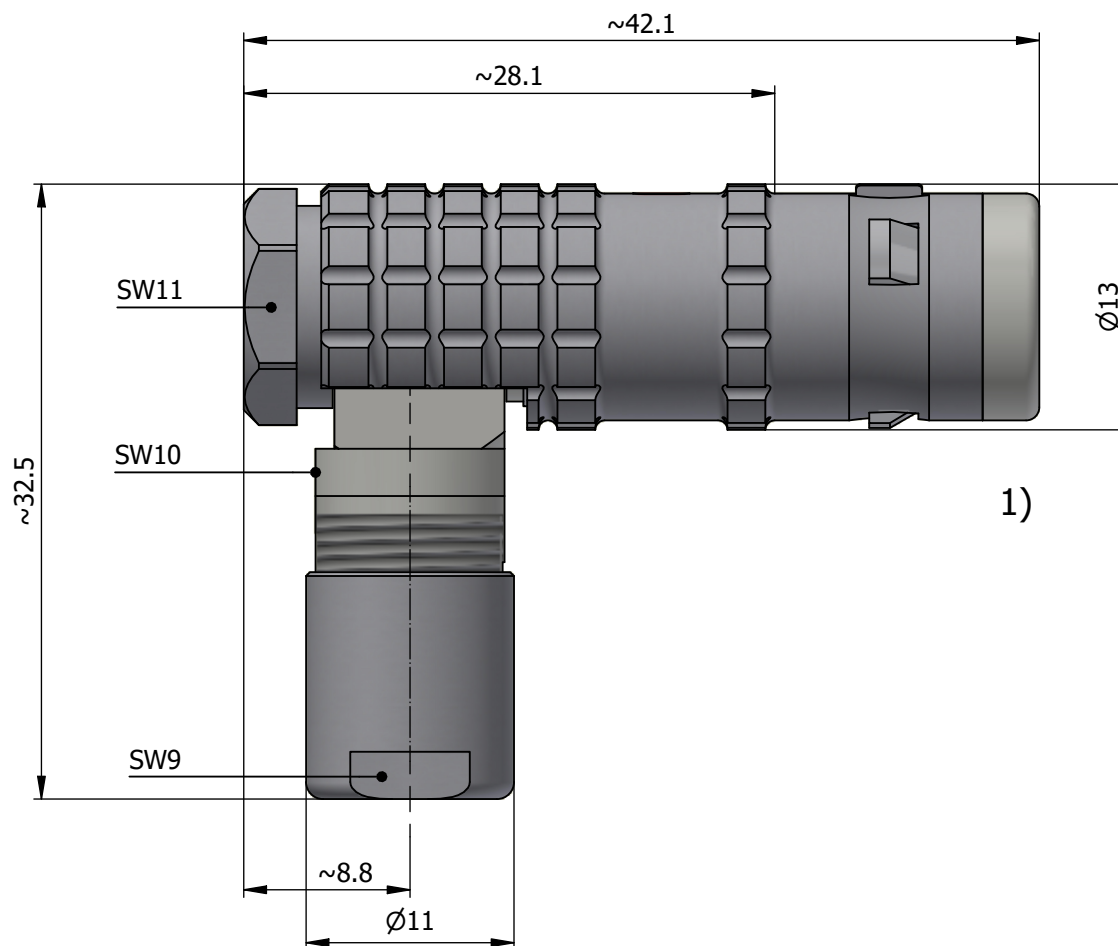

All dimensions are in millimeters (mm)

Alignment Key
Front View

Insert Configuration
Rear View

Note:

1) This picture is generic and for illustrative purposes only, and may show different keying, materials, colour, finish, and contact configuration. Minor shape or feature variations to actual item may be present.

All additional information are documented on the datasheet (See below link or QR Code)
www.lemo.com/pdf/FPG.1K.304.CLAC40.pdf

Model Alignment Key Series Insert Config. Housing Insulator Contact Collet Type Cable Ø Variant
FPG.1K.304.CLAC40

Datasheet

Elbow (90°) plug with cable collet
 Series 1K

LEMO LEMO SA
 Chemin des Champs-Courbes 28
 1024 Ecublens - SWITZERLAND

Tel. (+41 21) 695 16 00
 email : info@lemo.com
 www.lemo.com

CD

Drawn	18.10.2023	MARI / MARI
Checked	18.10.2023	OBAR
Modified	00	18.10.2023 / MARI
DO NOT SCALE DRAWING		