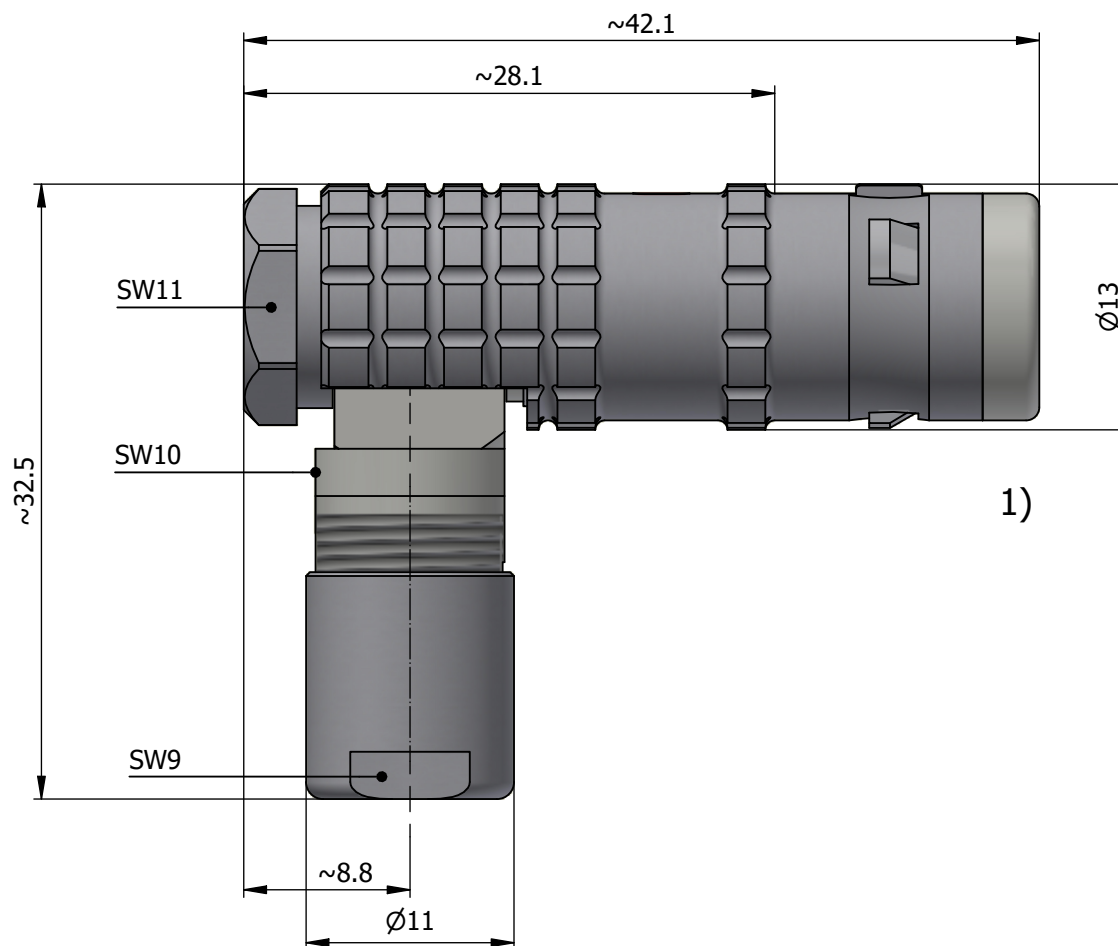

All dimensions are in millimeters (mm)

Alignment Key
Front View

Insert Configuration
Rear View

Note:

1) This picture is generic and for illustrative purposes only, and may show different keying, materials, colour, finish, and contact configuration. Minor shape or feature variations to actual item may be present.

All additional information are documented on the datasheet (See below link or QR Code)
www.lemo.com/pdf/FPG.1K.304.CLAC45.pdf

Model Alignment Key Series Insert Config. Housing Insulator Contact Collet Type Cable ϕ Variant
FPG.1K.304.CLAC45

Datasheet

Elbow (90°) plug with cable collet
 Series 1K

LEMO

LEMO SA
 Chemin des Champs-Courbes 28
 1024 Ecublens - SWITZERLAND

Tel. (+41 21) 695 16 00
 email : info@lemo.com
 www.lemo.com

CD

Drawn	18.10.2023	MARI / MARI
Checked	18.10.2023	OBAR
Modified	00	18.10.2023 / MARI
DO NOT SCALE DRAWING		