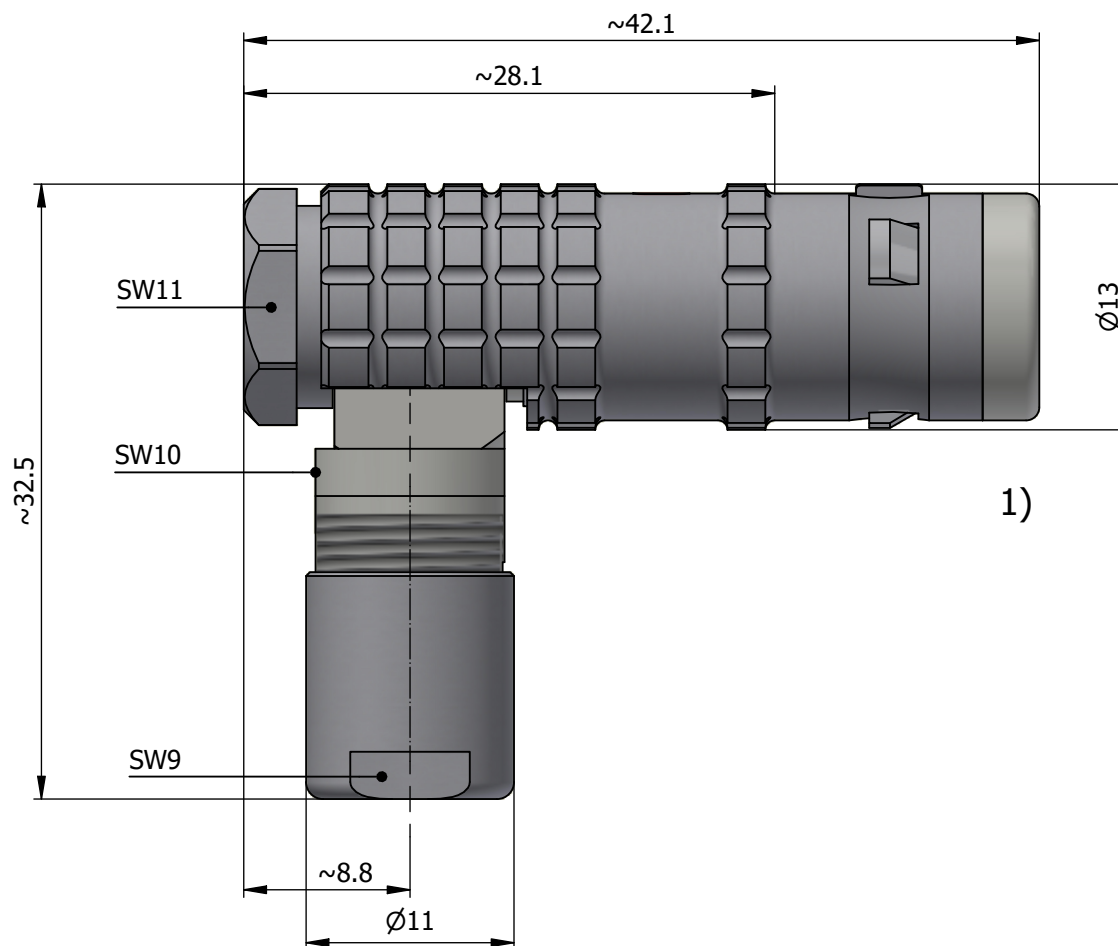

All dimensions are in millimeters (mm)

Alignment Key
Front View

Insert Configuration
Rear View

Note:

1) This picture is generic and for illustrative purposes only, and may show different keying, materials, colour, finish, and contact configuration. Minor shape or feature variations to actual item may be present.

All additional information are documented on the datasheet (See below link or QR Code)
www.lemo.com/pdf/FPG.1K.304.CLAC50.pdf

Model	Alignment Key	Series	Insert Config.	Housing	Insulator	Contact	Collet Type	Cable Ø	Variant
FPG.1K.304									
CLAC50									

Datasheet

Elbow (90°) plug with cable collet
Series 1K

LEMO
LEMO SA
Chemin des Champs-Courbes 28
1024 Ecublens - SWITZERLAND

Tel. (+41 21) 695 16 00
email : info@lemo.com
www.lemo.com

CD

Drawn	18.10.2023	MARI / MARI
Checked	18.10.2023	OBAR
Modified	00	18.10.2023 / MARI
DO NOT SCALE DRAWING		