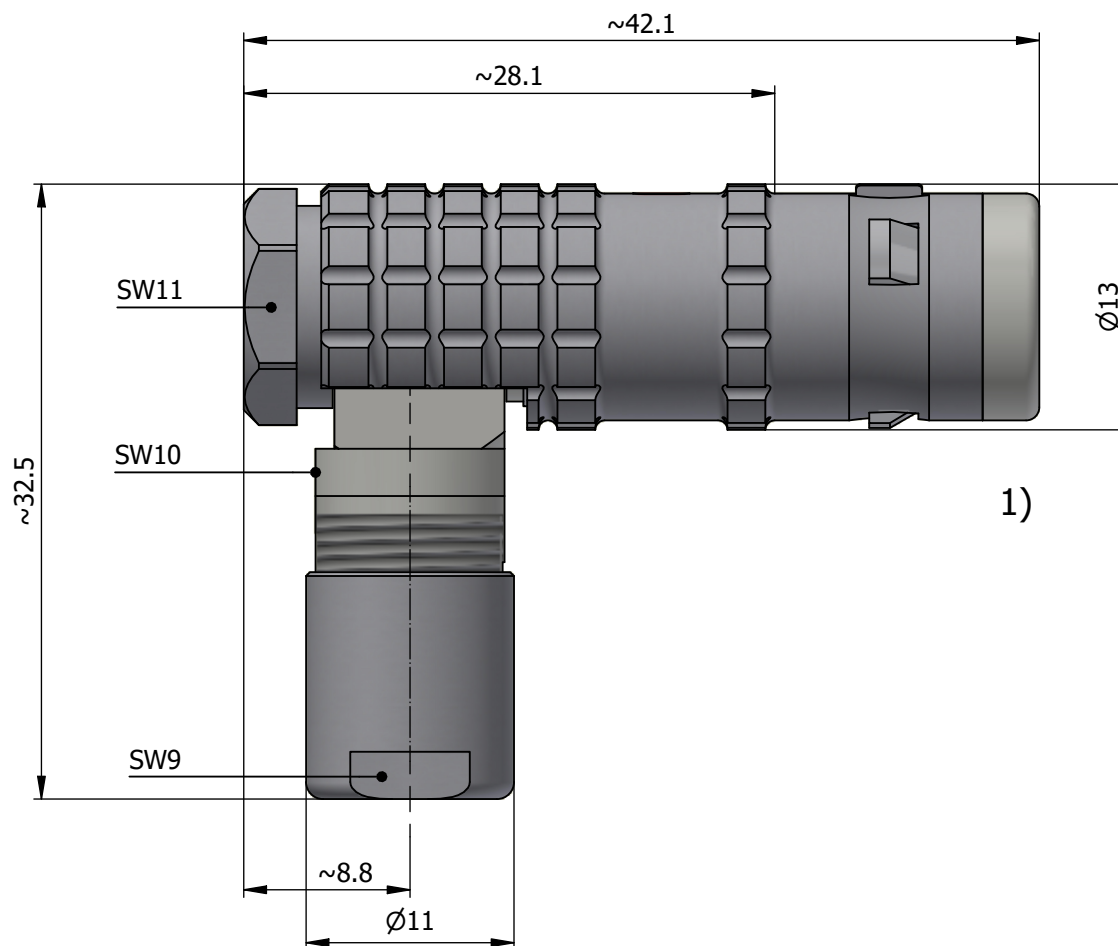

All dimensions are in millimeters (mm)

Alignment Key  
Front View

Insert Configuration  
Rear View

**Note:**

1) This picture is generic and for illustrative purposes only, and may show different keying, materials, colour, finish, and contact configuration. Minor shape or feature variations to actual item may be present.

All additional information are documented on the datasheet (See below link or QR Code)  
[www.lemo.com/pdf/FPG.1K.304.CLAC55.pdf](http://www.lemo.com/pdf/FPG.1K.304.CLAC55.pdf)

Model	Alignment Key	Series	Insert Config.	Housing	Insulator	Contact	Collet Type	Cable $\phi$	Variant
FPG.1K.304		CLAC55							