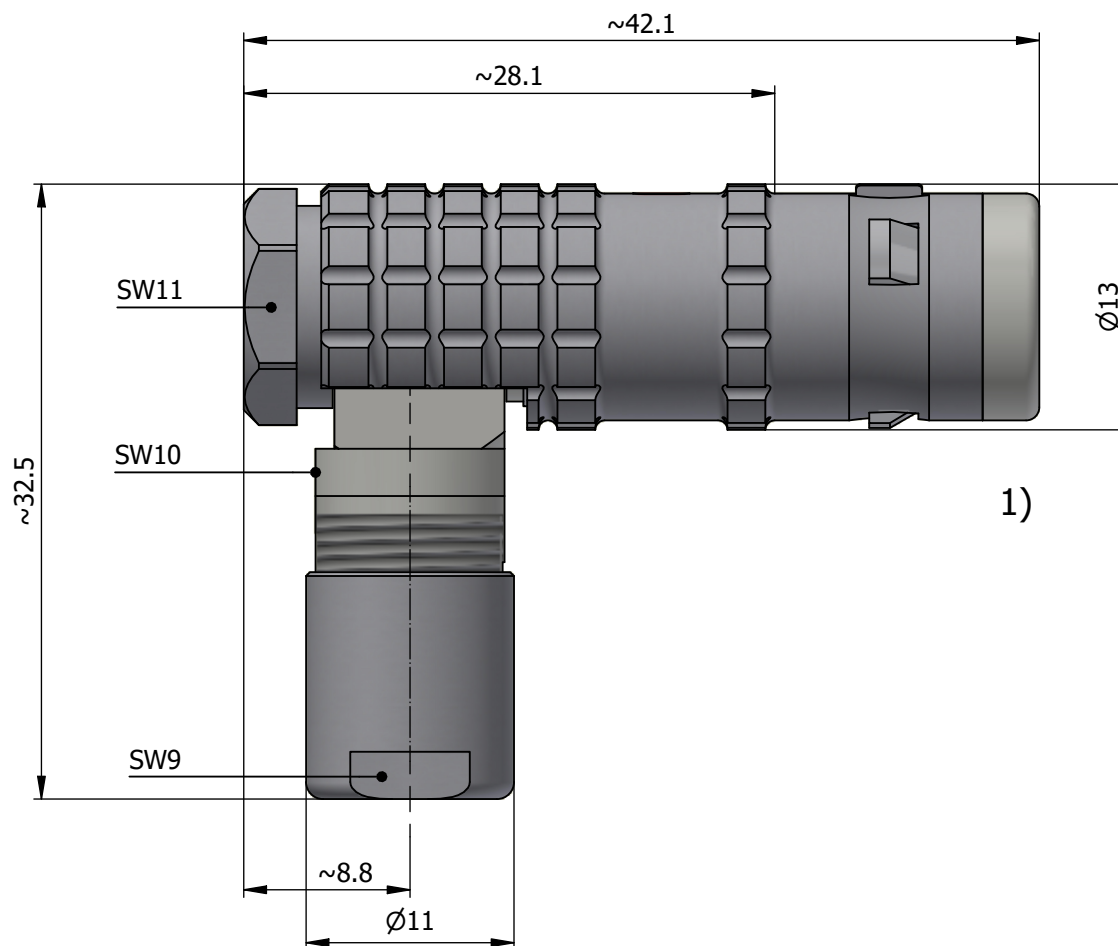

All dimensions are in millimeters (mm)

Alignment Key
Front View

Insert Configuration
Rear View

Note:

1) This picture is generic and for illustrative purposes only, and may show different keying, materials, colour, finish, and contact configuration. Minor shape or feature variations to actual item may be present.

All additional information are documented on the datasheet (See below link or QR Code)
www.lemo.com/pdf/FPG.1K.304.CLAC65.pdf

Model	Alignment Key	Series	Insert Config.	Housing	Insulator	Contact	Collet Type	Cable ϕ	Variant
FPG.1K.304									
CLAC65									

Datasheet

Elbow (90°) plug with cable collet
Series 1K

LEMO
LEMO SA
Chemin des Champs-Courbes 28
1024 Ecublens - SWITZERLAND

Tel. (+41 21) 695 16 00
email : info@lemo.com
www.lemo.com

CD

Drawn	18.10.2023	MARI / MARI
Checked	18.10.2023	OBAR
Modified	00	18.10.2023 / MARI
DO NOT SCALE DRAWING		