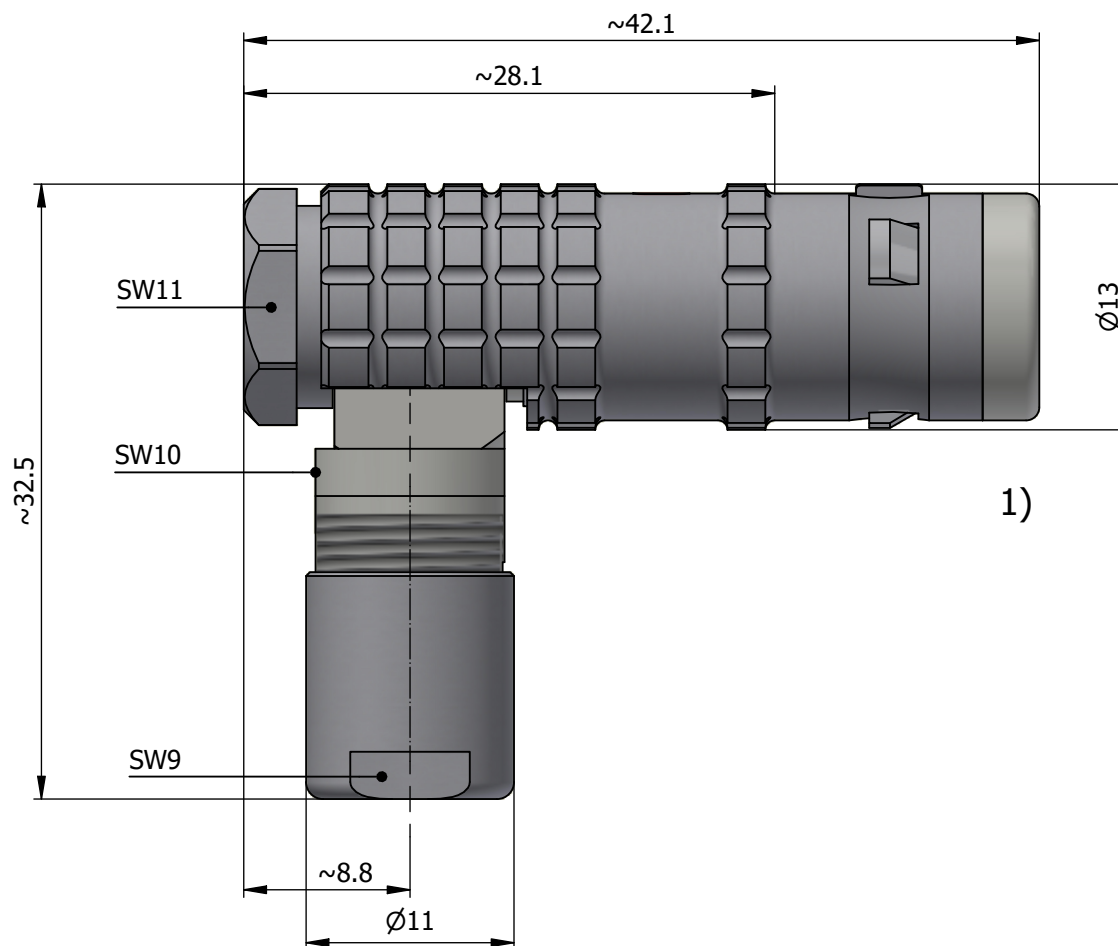

All dimensions are in millimeters (mm)

Alignment Key
Front View

Insert Configuration
Rear View

Note:

1) This picture is generic and for illustrative purposes only, and may show different keying, materials, colour, finish, and contact configuration. Minor shape or feature variations to actual item may be present.

All additional information are documented on the datasheet (See below link or QR Code)
www.lemo.com/pdf/FPG.1K.304.CYCC65.pdf

Model	Alignment Key	Series	Insert Config.	Housing	Insulator	Contact	Collet Type	Cable ϕ	Variant
FPG.1K.304.CYCC65									

Datasheet

Elbow (90°) plug with cable collet
Series 1K

LEMO

LEMO SA
Chemin des Champs-Courbes 28
1024 Ecublens - SWITZERLAND

Tel. (+41 21) 695 16 00
email : info@lemo.com
www.lemo.com

CD

Drawn	18.10.2023	MARI / MARI
Checked	18.10.2023	OBAR
Modified	00	18.10.2023 / MARI
DO NOT SCALE DRAWING		