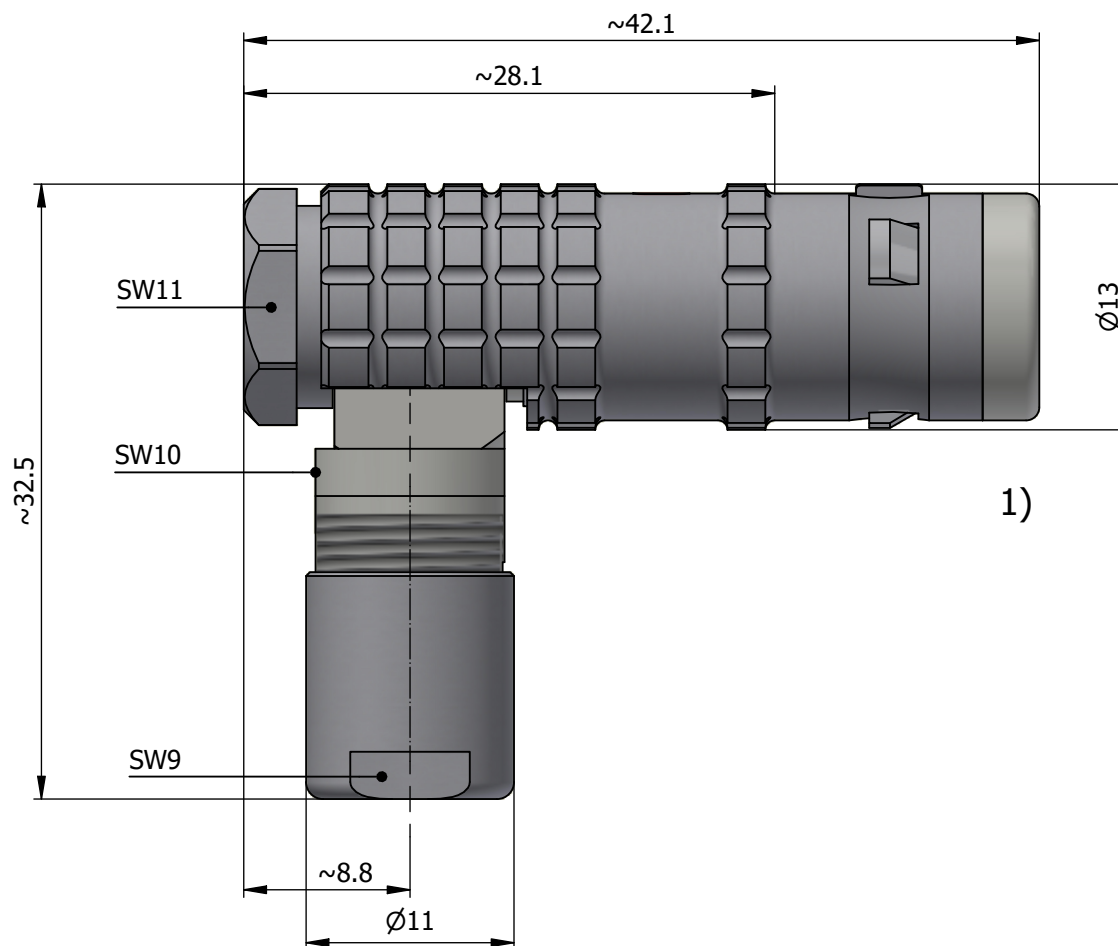

All dimensions are in millimeters (mm)

Alignment Key
Front View

Insert Configuration
Rear View

Note:

1) This picture is generic and for illustrative purposes only, and may show different keying, materials, colour, finish, and contact configuration. Minor shape or feature variations to actual item may be present.

All additional information are documented on the datasheet (See below link or QR Code)
www.lemo.com/pdf/FPG.1K.305.CLAC65.pdf

Model	Alignment Key	Series	Insert Config.	Housing	Insulator	Contact	Collet Type	Cable ϕ	Variant
FPG.1K.305									
CLAC65									

Datasheet

Elbow (90°) plug with cable collet
Series 1K

LEMO
LEMO SA
Chemin des Champs-Courbes 28
1024 Ecublens - SWITZERLAND

Tel. (+41 21) 695 16 00
email : info@lemo.com
www.lemo.com

CD

Drawn	18.10.2023	MARI / MARI
Checked	18.10.2023	OBAR
Modified	00	18.10.2023 / MARI
DO NOT SCALE DRAWING		