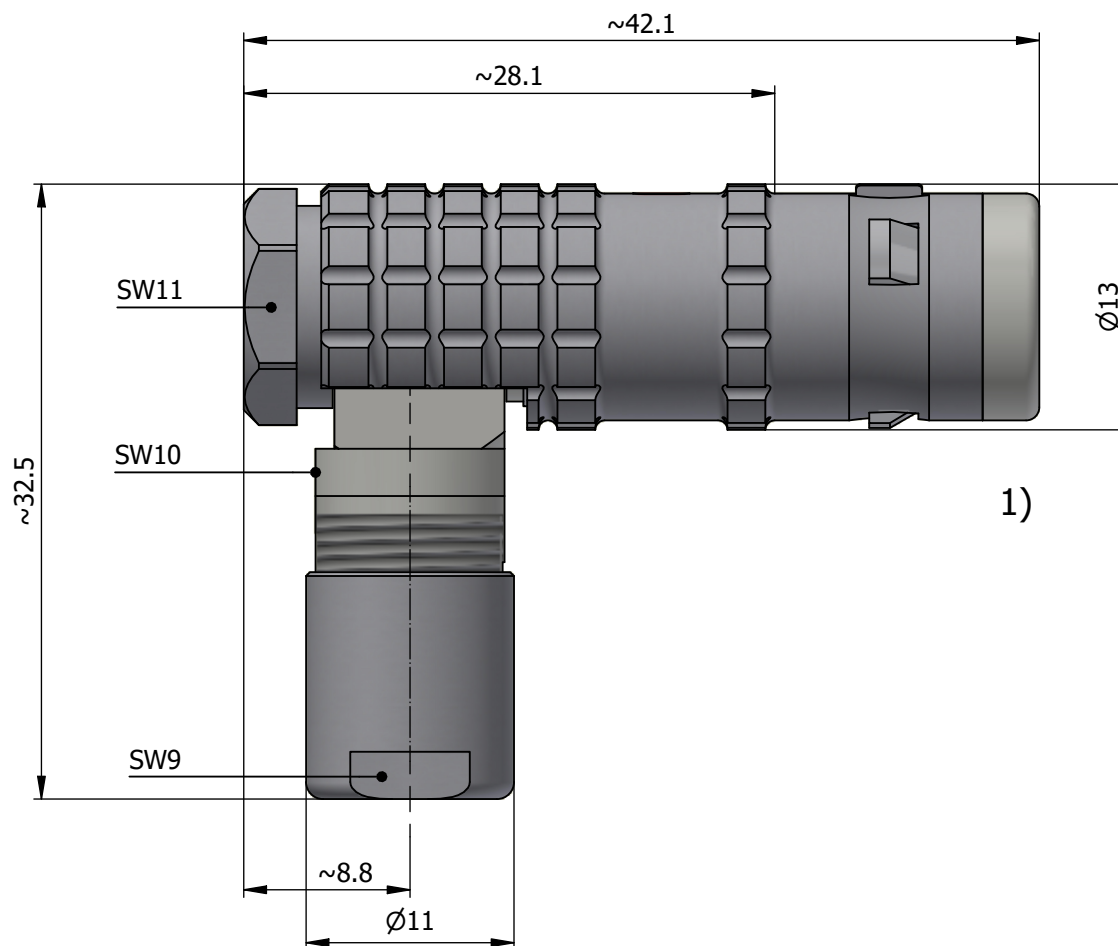

All dimensions are in millimeters (mm)

Alignment Key
Front View

Insert Configuration
Rear View

Note:

1) This picture is generic and for illustrative purposes only, and may show different keying, materials, colour, finish, and contact configuration. Minor shape or feature variations to actual item may be present.

All additional information are documented on the datasheet (See below link or QR Code)
www.lemo.com/pdf/FPG.1K.306.CLAC50.pdf

Model Alignment Key Series Insert Config. Housing Insulator Contact Collet Type Cable Ø Variant
FPG.1K.306.CLAC50

Datasheet

Elbow (90°) plug with cable collet
 Series 1K

LEMO

LEMO SA
 Chemin des Champs-Courbes 28
 1024 Ecublens - SWITZERLAND

Tel. (+41 21) 695 16 00
 email : info@lemo.com
 www.lemo.com

CD

Drawn	18.10.2023	MARI / MARI
Checked	18.10.2023	OBAR
Modified	00	18.10.2023 / MARI
DO NOT SCALE DRAWING		