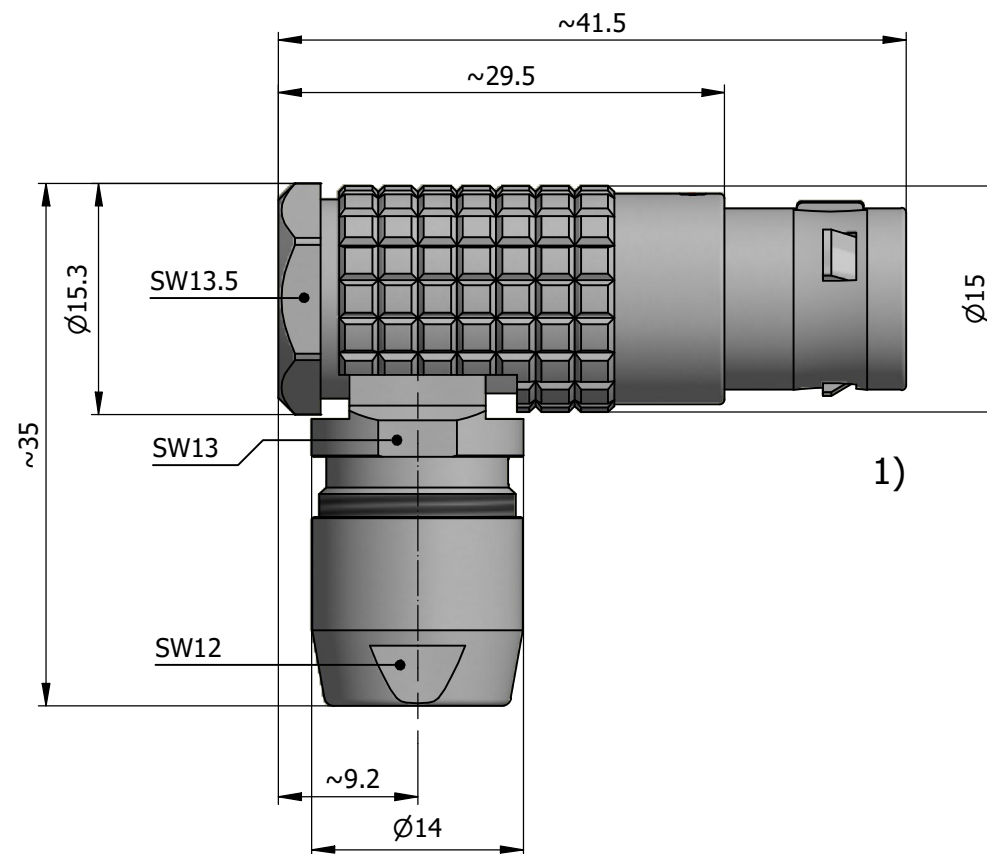

All dimensions are in millimeters (mm)

Alignment Key
Front View

Insert Configuration
Rear View

Note:

1) This picture is generic and for illustrative purposes only, and may show different keying, materials, colour, finish, and contact configuration. Minor shape or feature variations to actual item may be present.

All additional information are documented on the datasheet (See below link or QR Code)
www.lemo.com/pdf/FPG.2B.306.CLAD42.pdf

Model Alignment Key Series Insert Config. Housing Insulator Contact Collet Type Cable \varnothing Variant
FPG.2B.306.CLAD42