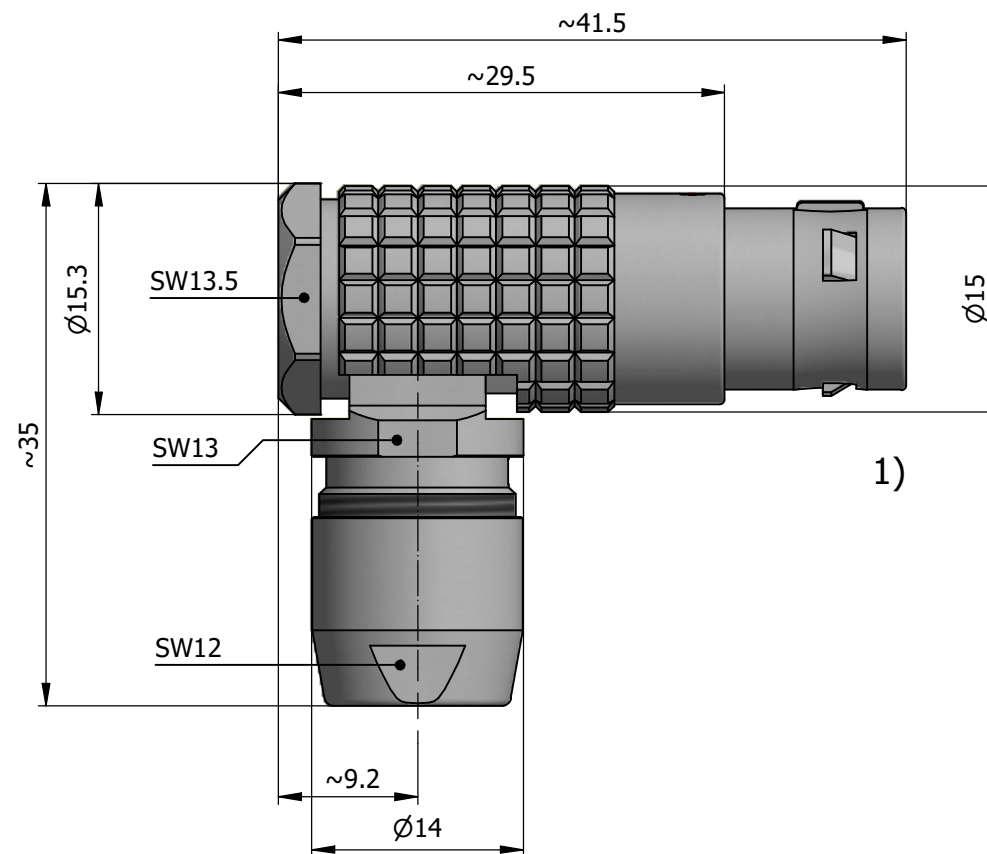

All dimensions are in millimeters (mm)

Alignment Key
Front View

Insert Configuration
Rear View

Note:

1) This picture is generic and for illustrative purposes only, and may show different keying, materials, colour, finish, and contact configuration. Minor shape or feature variations to actual item may be present.

All additional information are documented on the datasheet (See below link or QR Code)
www.lemo.com/pdf/FPG.2B.306.CLAD72.pdf

Model	Alignment Key	Series	Insert Config.	Housing	Insulator	Contact	Collet Type	Cable Ø	Variant
FPG.2B.306									
CLAD72									