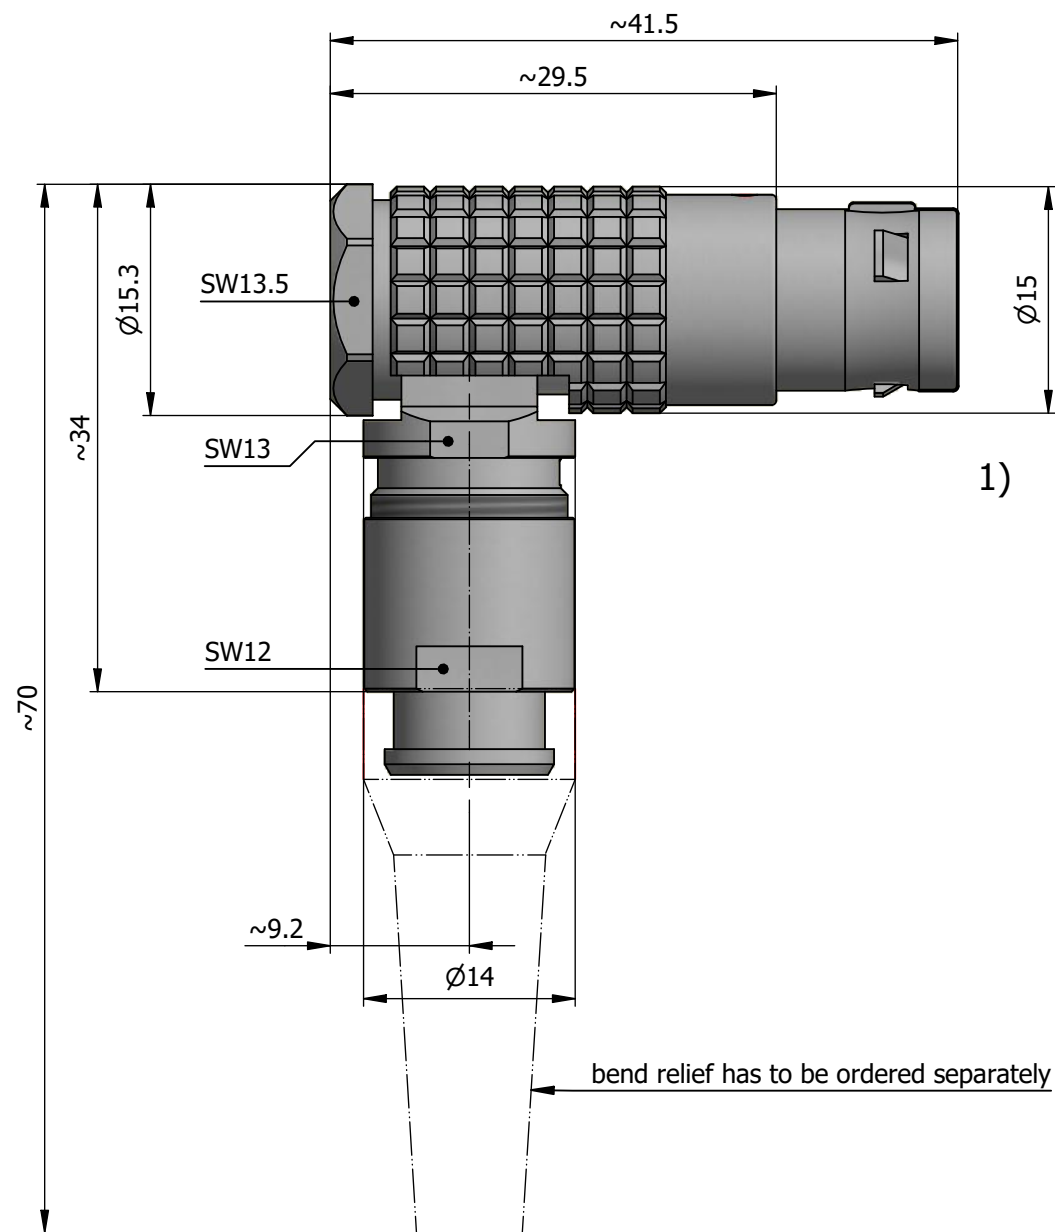

All dimensions are in millimeters (mm)

Alignment Key  
Front View

Insert Configuration  
Rear View

**Note:**

1) This picture is generic and for illustrative purposes only, and may show different keying, materials, colour, finish, and contact configuration. Minor shape or feature variations to actual item may be present.

All additional information are documented on the datasheet (See below link or QR Code)  
[www.lemo.com/pdf/FPG.2B.306.CLAD72Z.pdf](http://www.lemo.com/pdf/FPG.2B.306.CLAD72Z.pdf)

Model	Alignment Key	Series	Insert Config.	Housing	Insulator	Contact	Collet Type	Cable Ø	Variant
FPG	.2B	.306	.CLAD72Z						

Datasheet

**Elbow (90°) plug with cable collet for bend relief**  
Series 2B

**LEMO**  
LEMO SA  
Chemin des Champs-Courbes 28  
1024 Ecublens - SWITZERLAND

Tel. (+41 21) 695 16 00  
email : info@lemo.com  
www.lemo.com