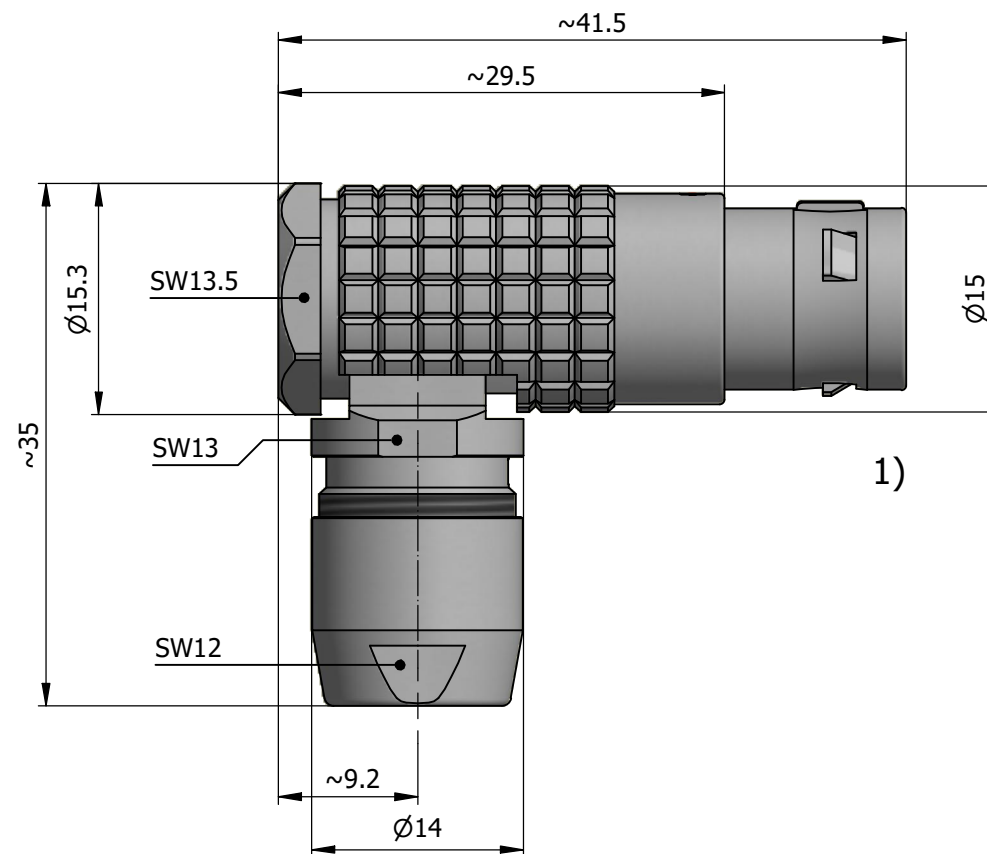

All dimensions are in millimeters (mm)

Alignment Key
Front View

Insert Configuration
Rear View

Note:

1) This picture is generic and for illustrative purposes only, and may show different keying, materials, colour, finish, and contact configuration. Minor shape or feature variations to actual item may be present.

All additional information are documented on the datasheet (See below link or QR Code)
www.lemo.com/pdf/FPG.2B.306.CLAD99.pdf

Model Alignment Key Series Insert Config. Housing Insulator Contact Collet Type Cable \varnothing Variant
FPG.2B.306.CLAD99