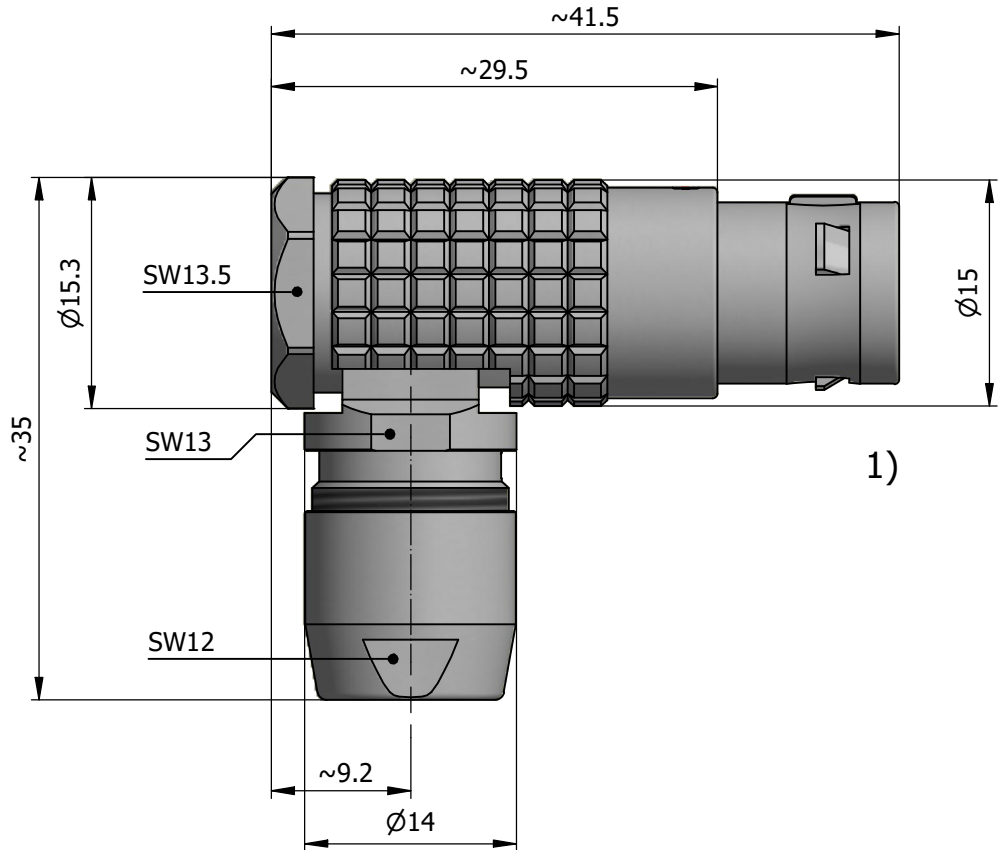

All dimensions are in millimeters (mm)

Alignment Key  
Front View

Insert Configuration  
Rear View

**Note:**

1) This picture is generic and for illustrative purposes only, and may show different keying, materials, colour, finish, and contact configuration. Minor shape or feature variations to actual item may be present.

All additional information are documented on the datasheet (See below link or QR Code)  
[www.lemo.com/pdf/FPG.2B.310.CYCD82.pdf](http://www.lemo.com/pdf/FPG.2B.310.CYCD82.pdf)

Model	Alignment Key	Series	Insert Config.	Housing	Insulator	Contact	Collet Type	Cable Ø	Variant
FPG.2B.310.CYCD82									

<p>Datasheet</p>	<p><b>Elbow (90°) plug with cable collet</b></p> <p>Series 2B</p>		<p>Drawn</p> <p>06.12.2024</p> <p>MARI / MARI</p>
	<p>LEMO SA Chemin des Champs-Courbes 28 1024 Ecublens - SWITZERLAND</p>		<p>Checked</p> <p>06.12.2024</p> <p>OBAR</p>
	<p>Tel. (+41 21) 695 16 00 email : info@lemo.com www.lemo.com</p>		<p>Modified</p> <p>00</p> <p>06.12.2024 / MARI</p>
	<p>CD</p>		<p>DO NOT SCALE DRAWING</p>