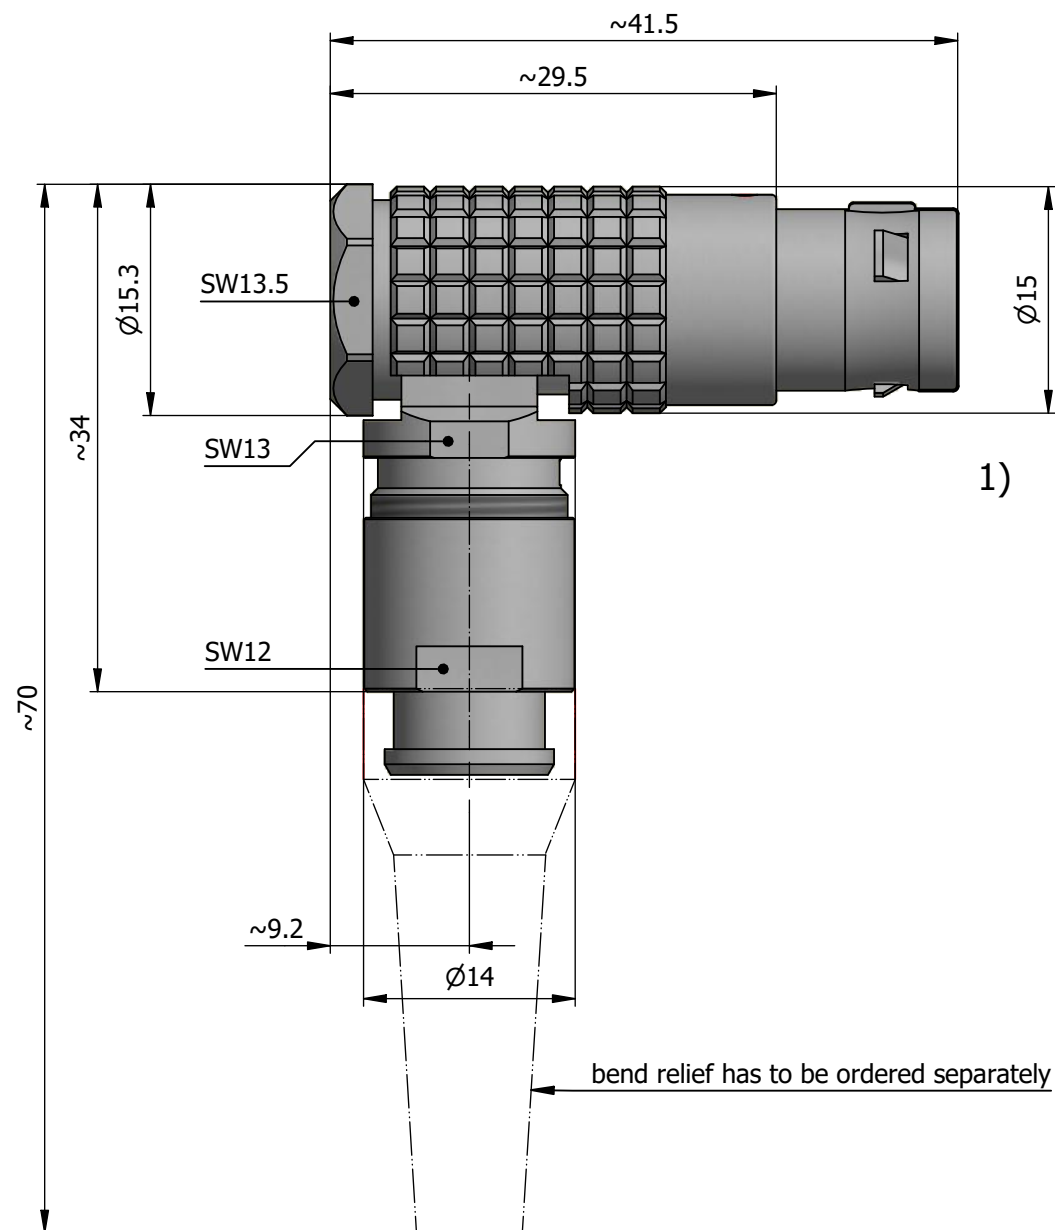

All dimensions are in millimeters (mm)

Alignment Key  
Front View

Insert Configuration  
Rear View

**Note:**

1) This picture is generic and for illustrative purposes only, and may show different keying, materials, colour, finish, and contact configuration. Minor shape or feature variations to actual item may be present.

All additional information are documented on the datasheet (See below link or QR Code)  
[www.lemo.com/pdf/FPG.2B.312.CLAD52Z.pdf](http://www.lemo.com/pdf/FPG.2B.312.CLAD52Z.pdf)

Model	Alignment Key	Series	Insert Config.	Housing	Insulator	Contact	Collet Type	Cable Ø	Variant
FPG.2B.312				CLAD	52	Z			

Datasheet

**Elbow (90°) plug with cable collet for bend relief**  
Series 2B

**LEMO**  
LEMO SA  
Chemin des Champs-Courbes 28  
1024 Ecublens - SWITZERLAND

Tel. (+41 21) 695 16 00  
email : info@lemo.com  
www.lemo.com