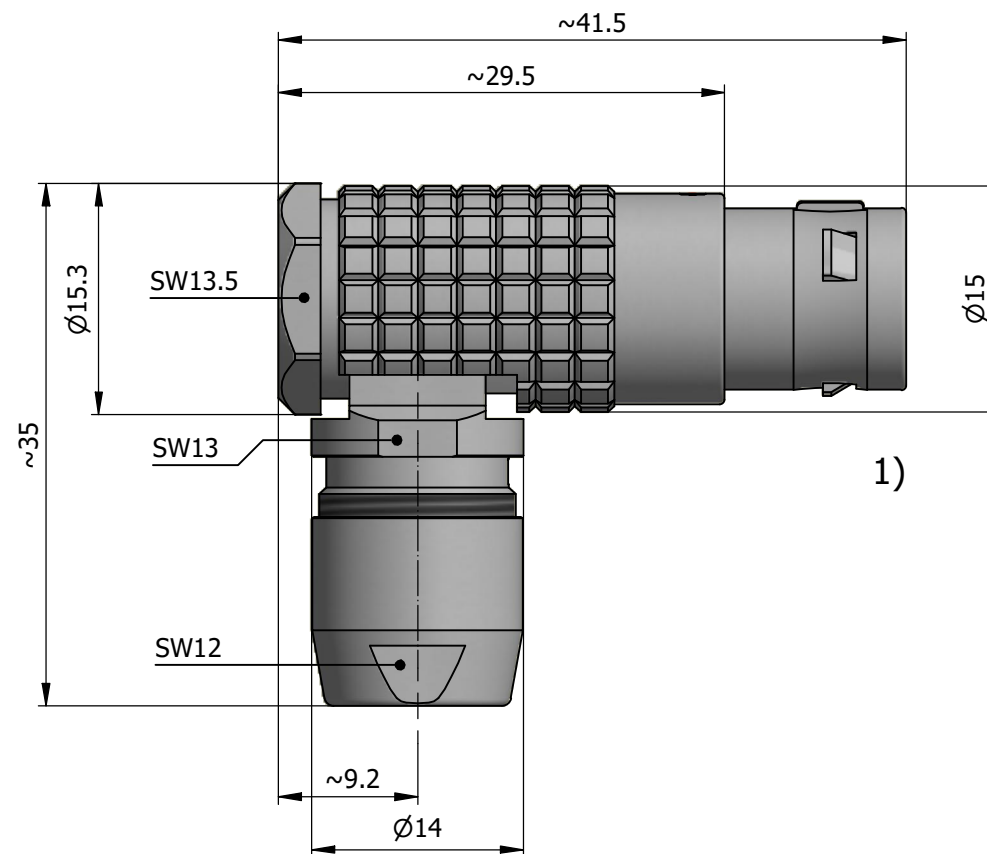

All dimensions are in millimeters (mm)

Alignment Key
Front View

Insert Configuration
Rear View

Note:

1) This picture is generic and for illustrative purposes only, and may show different keying, materials, colour, finish, and contact configuration. Minor shape or feature variations to actual item may be present.

All additional information are documented on the datasheet (See below link or QR Code)
www.lemo.com/pdf/FPG.2B.312.CLAD72.pdf

Model	Alignment Key	Series	Insert Config.	Housing	Insulator	Contact	Collet Type	Cable Ø	Variant
FPG.2B.312									
CLAD72									