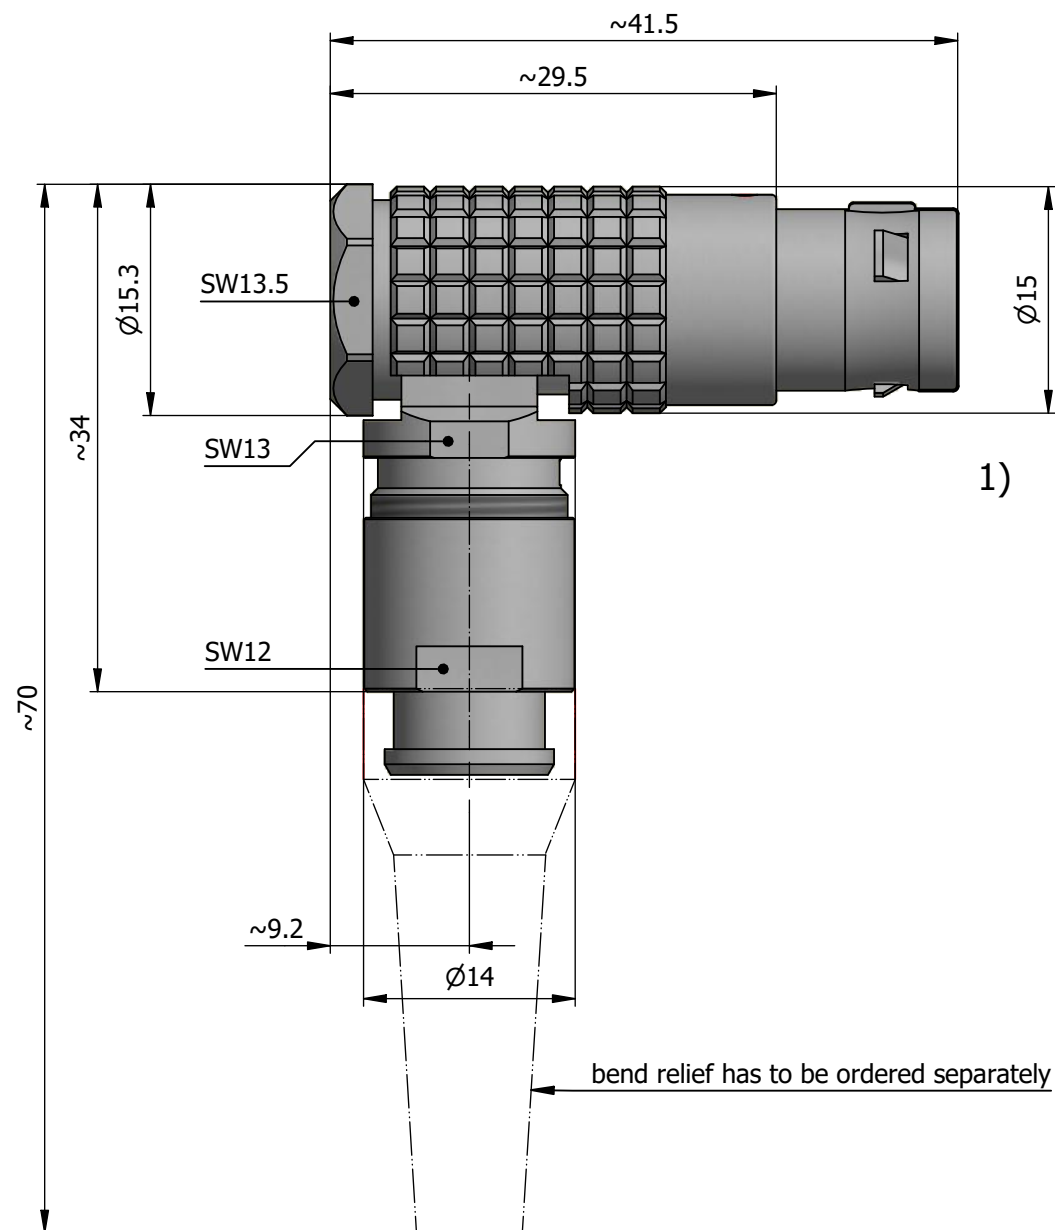

All dimensions are in millimeters (mm)

Alignment Key  
Front View

Insert Configuration  
Rear View

**Note:**

1) This picture is generic and for illustrative purposes only, and may show different keying, materials, colour, finish, and contact configuration. Minor shape or feature variations to actual item may be present.

All additional information are documented on the datasheet (See below link or QR Code)  
[www.lemo.com/pdf/FPG.2B.316.CLAD62Z.pdf](http://www.lemo.com/pdf/FPG.2B.316.CLAD62Z.pdf)

Model	Alignment Key	Series	Insert Config.	Housing	Insulator	Contact	Collet Type	Cable $\phi$	Variant
FPG.2B.316				CLAD	62	Z			

Datasheet

**Elbow (90°) plug with cable collet for bend relief**  
Series 2B

**LEMO**  
LEMO SA  
Chemin des Champs-Courbes 28  
1024 Ecublens - SWITZERLAND

Tel. (+41 21) 695 16 00  
email : info@lemo.com  
www.lemo.com