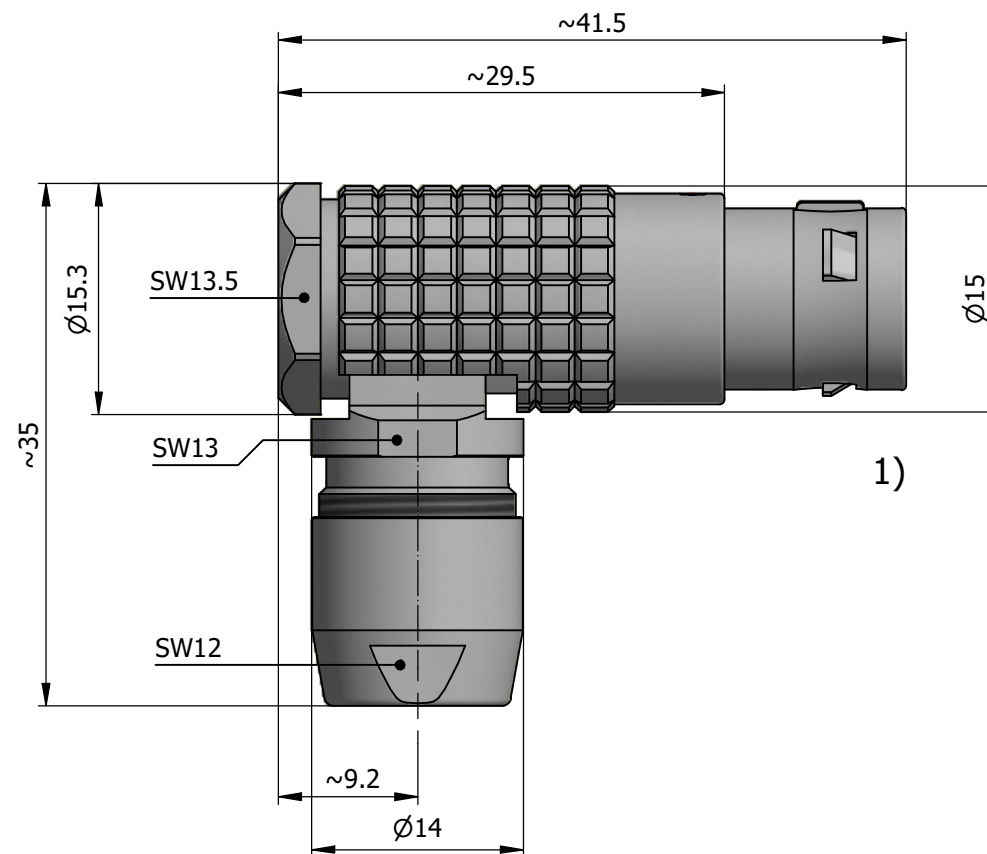

All dimensions are in millimeters (mm)

Alignment Key  
Front View

Insert Configuration  
Rear View

**Note:**

1) This picture is generic and for illustrative purposes only, and may show different keying, materials, colour, finish, and contact configuration. Minor shape or feature variations to actual item may be present.

All additional information are documented on the datasheet (See below link or QR Code)  
[www.lemo.com/pdf/FPG.2B.319.CLAD92.pdf](http://www.lemo.com/pdf/FPG.2B.319.CLAD92.pdf)

Model Alignment Key Series Insert Config. Housing Insulator Contact Collet Type Cable  $\varnothing$  Variant  
**FPG.2B.319.CLAD92**