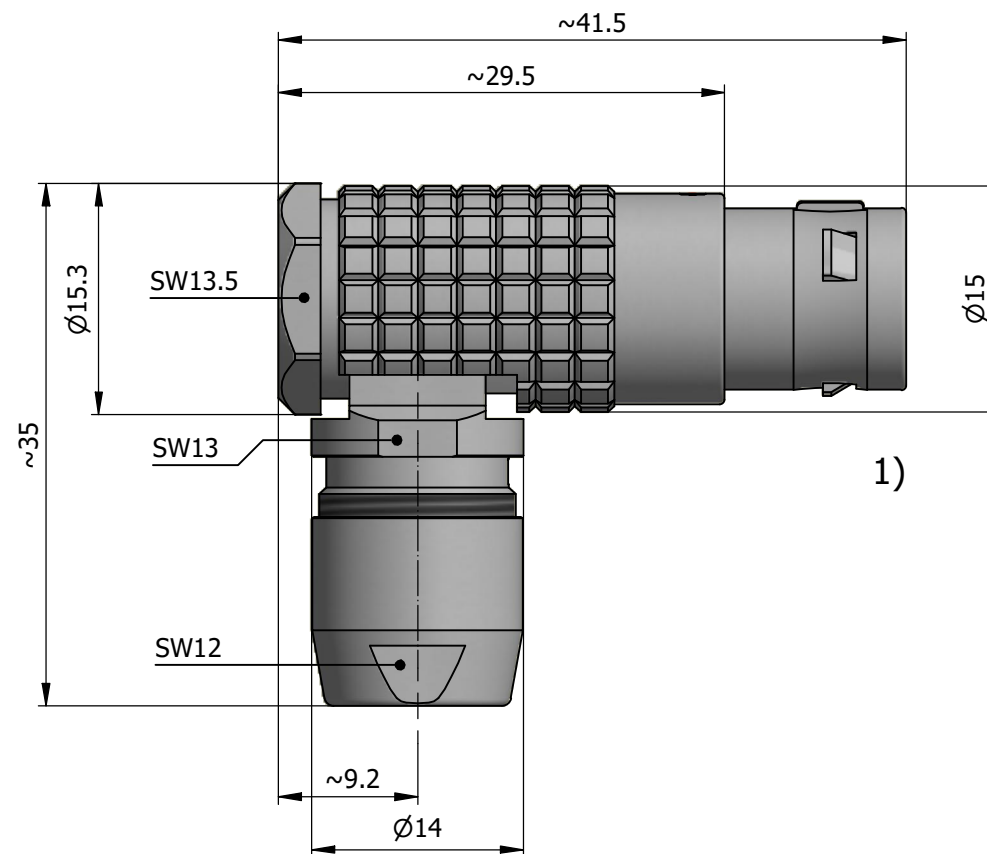

All dimensions are in millimeters (mm)

Alignment Key
Front View

Insert Configuration
Rear View

Note:

1) This picture is generic and for illustrative purposes only, and may show different keying, materials, colour, finish, and contact configuration. Minor shape or feature variations to actual item may be present.

All additional information are documented on the datasheet (See below link or QR Code)
www.lemo.com/pdf/FPG.2B.319.CLAD99.pdf

Model	Alignment Key	Series	Insert Config.	Housing	Insulator	Contact	Collet Type	Cable \varnothing	Variant
FPG.2B.319									
CLAD99									