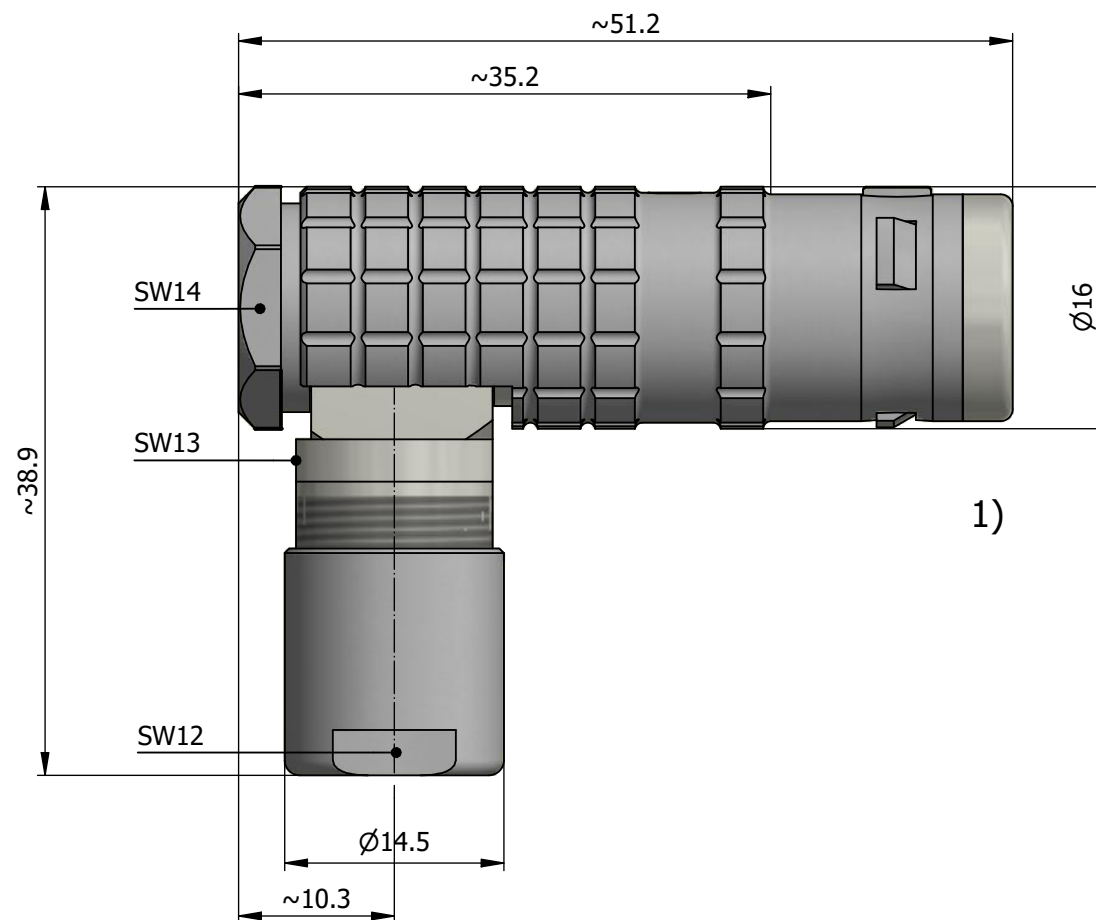

All dimensions are in millimeters (mm)

Alignment Key
Front View

Insert Configuration
Rear View

Note:

1) This picture is generic and for illustrative purposes only, and may show different keying, materials, colour, finish, and contact configuration. Minor shape or feature variations to actual item may be present.

All additional information are documented on the datasheet (See below link or QR Code)
www.lemo.com/pdf/FPG.2K.312.CLAC75.pdf

Model	Alignment Key	Series	Insert Config.	Housing	Insulator	Contact	Collet Type	Cable ϕ	Variant
FPG.2K.312									
CLAC75									