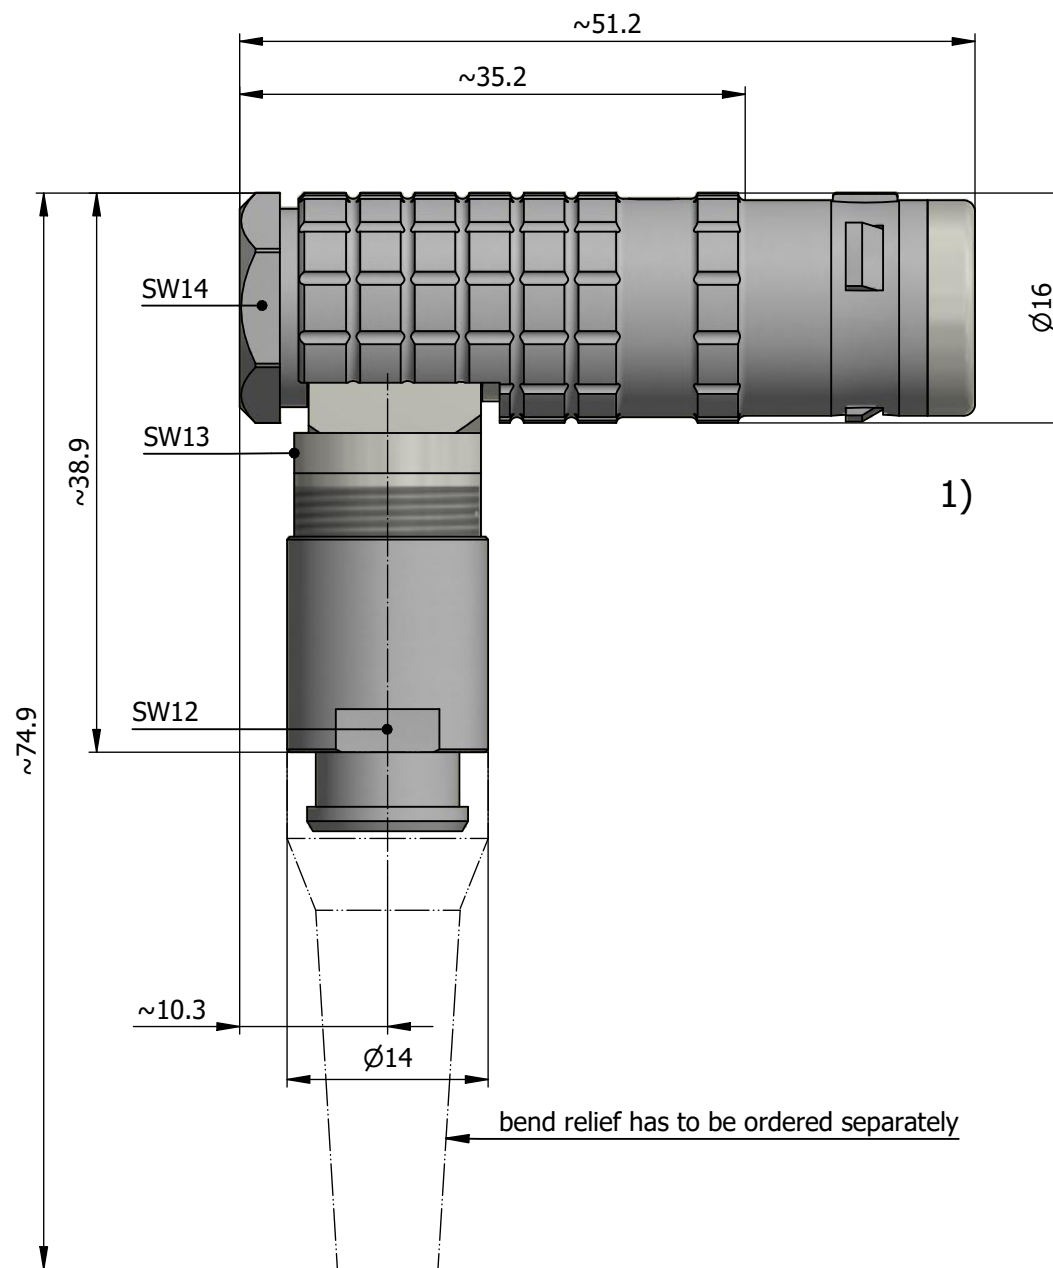

All dimensions are in millimeters (mm)

Alignment Key
Front View

Insert Configuration
Rear View

Note:

1) This picture is generic and for illustrative purposes only, and may show different keying, materials, colour, finish, and contact configuration. Minor shape or feature variations to actual item may be present.

All additional information are documented on the datasheet (See below link or QR Code)
www.lemo.com/pdf/FPG.2K.312.CLAC85Z.pdf

Model	Alignment Key	Series	Insert Config.	Housing	Insulator	Contact	Collet Type	Cable Ø	Variant
FPG.2K.312				CLAC	85	Z			