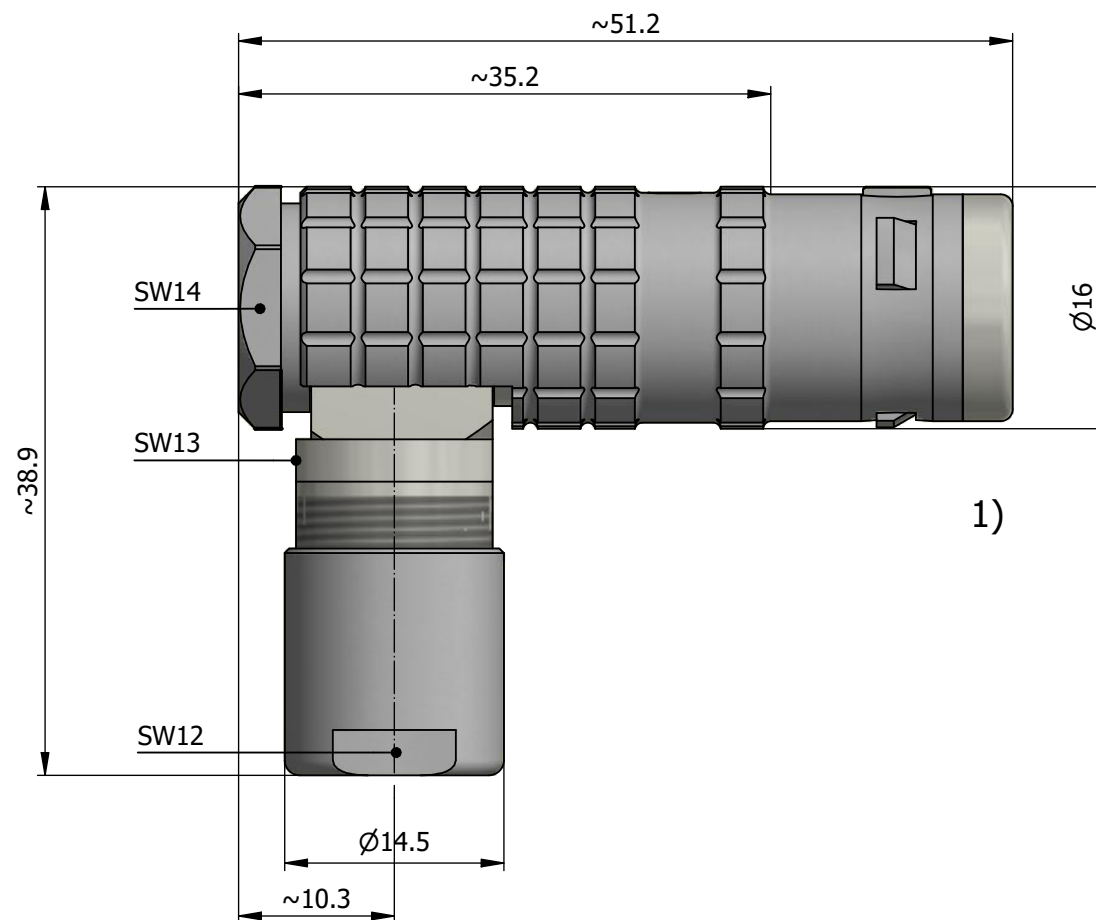

All dimensions are in millimeters (mm)

Alignment Key
Front View

Insert Configuration
Rear View

Note:

1) This picture is generic and for illustrative purposes only, and may show different keying, materials, colour, finish, and contact configuration. Minor shape or feature variations to actual item may be present.

All additional information are documented on the datasheet (See below link or QR Code)
www.lemo.com/pdf/FPG.2K.316.CLAC85.pdf

Model	Alignment Key	Series	Insert Config.	Housing	Insulator	Contact	Collet Type	Cable \varnothing	Variant
FPG.2K.316.CLAC85									