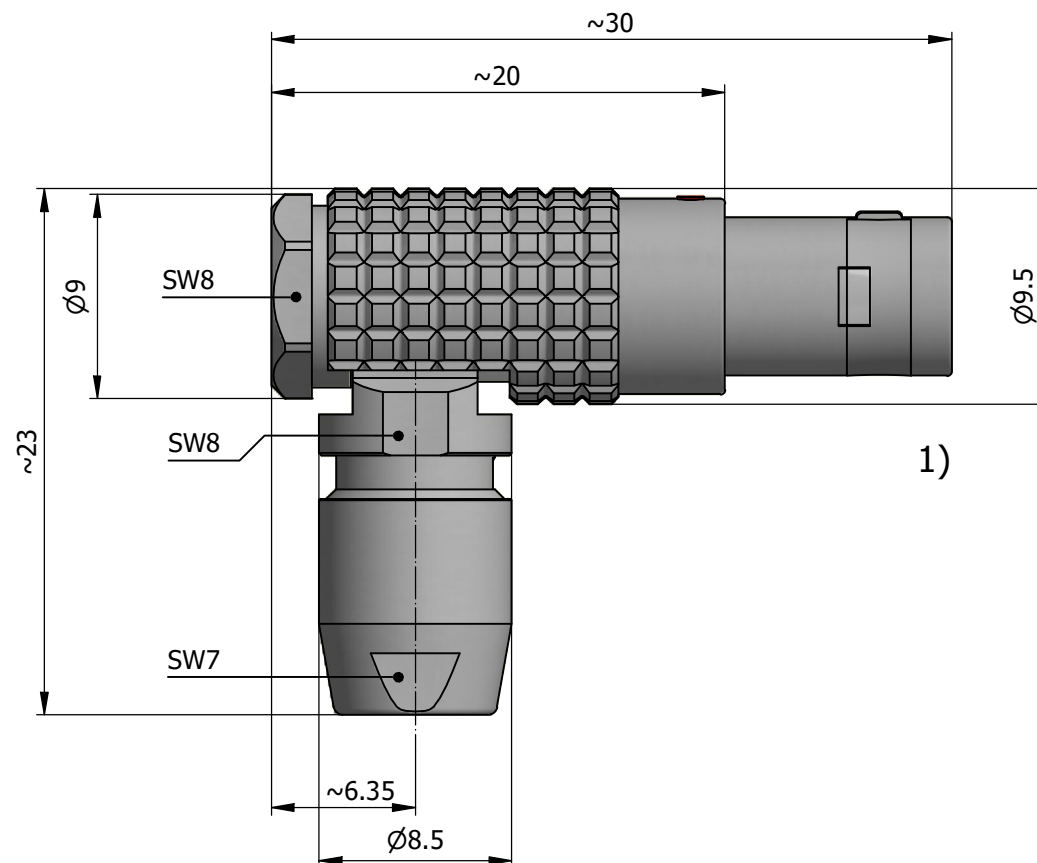

All dimensions are in millimeters (mm)

Alignment Key
Front View

Insert Configuration
Rear View

Note:

1) This picture is generic and for illustrative purposes only, and may show different keying, materials, colour, finish, and contact configuration. Minor shape or feature variations to actual item may be present.

All additional information are documented on the datasheet (See below link or QR Code)
www.lemo.com/pdf/FPJ.0B.305.CLLD42.pdf

Model Alignment Key Series Insert Config. Housing Insulator Contact Collet Type Cable ϕ Variant
FPJ . 0B . 305 . CLLD42