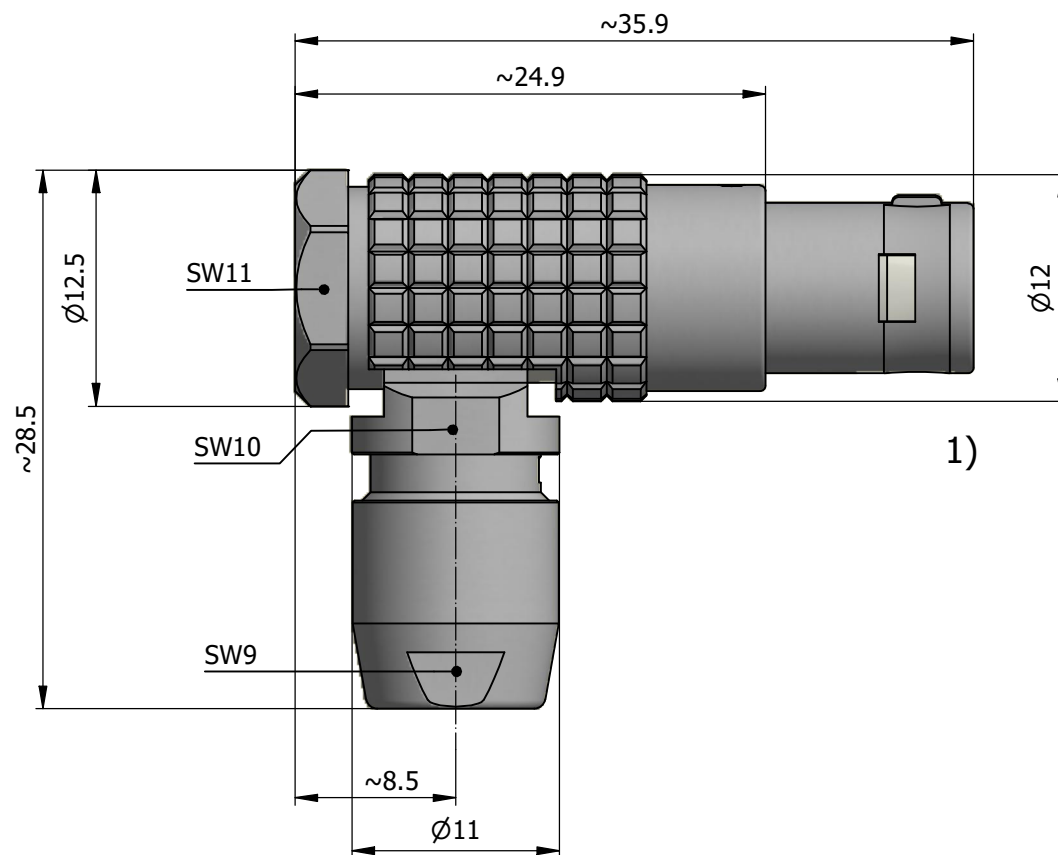

All dimensions are in millimeters (mm)

Alignment Key
Front View

Insert Configuration
Rear View

Note:

1) This picture is generic and for illustrative purposes only, and may show different keying, materials, colour, finish, and contact configuration. Minor shape or feature variations to actual item may be present.

All additional information are documented on the datasheet (See below link or QR Code)
www.lemo.com/pdf/FPJ.1B.302.CLLD62.pdf

Model Alignment Key Series Insert Config. Housing Insulator Contact Collet Type Cable Ø Variant
FPJ . 1B . 302 . CLLD62