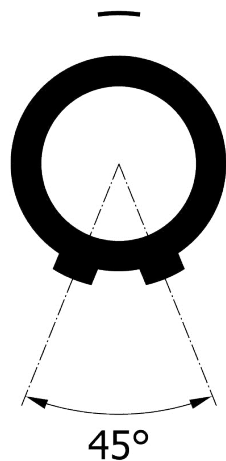

All dimensions are in millimeters (mm)

Alignment Key
Front View

Insert Configuration
Rear View

Note:

1) This picture is generic and for illustrative purposes only, and may show different keying, materials, colour, finish, and contact configuration. Minor shape or feature variations to actual item may be present.