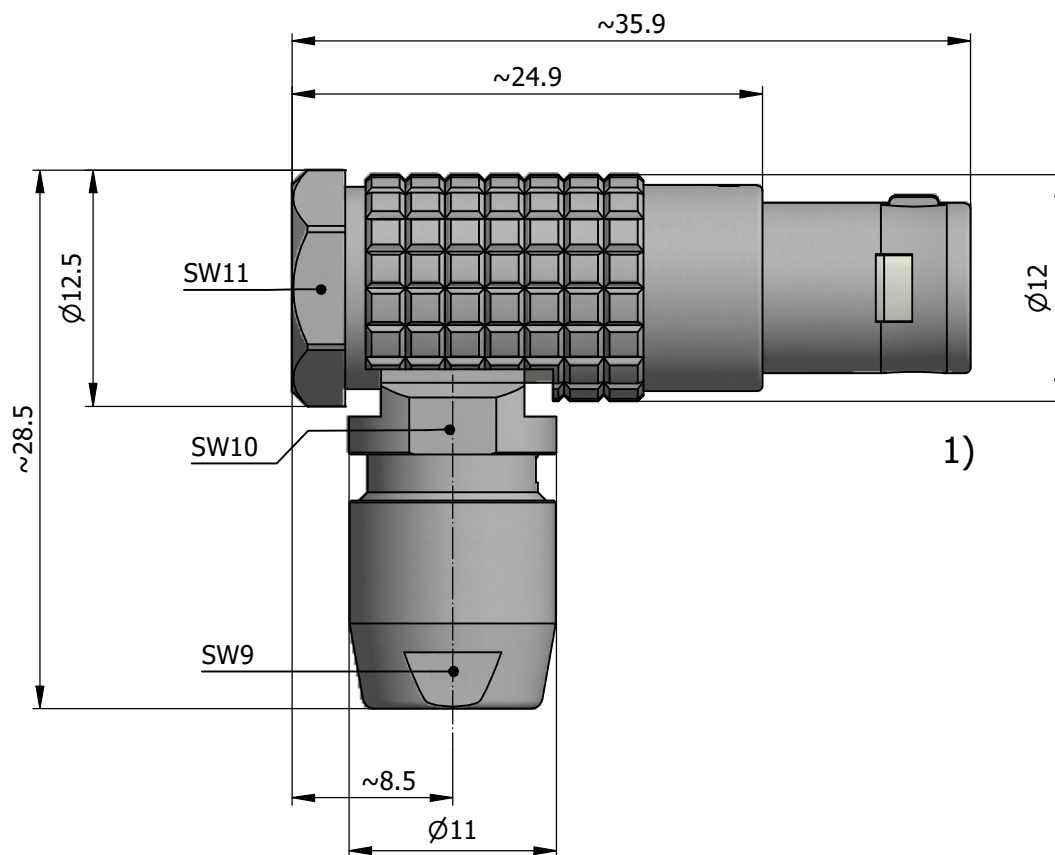

All dimensions are in millimeters (mm)

Alignment Key
Front View

Insert Configuration
Rear View

Note:

1) This picture is generic and for illustrative purposes only, and may show different keying, materials, colour, finish, and contact configuration. Minor shape or feature variations to actual item may be present.

All additional information are documented on the datasheet (See below link or QR Code)
www.lemo.com/pdf/FPJ.1B.302.CYMD52.pdf

Model Alignment Key Series Insert Config. Housing Insulator Contact Collet Type Cable ϕ Variant
FPJ . 1B . 302 . CYMD52