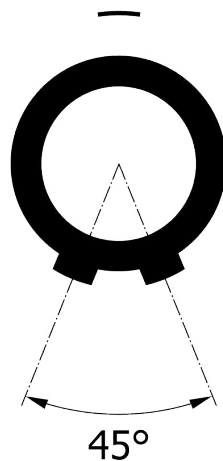

All dimensions are in millimeters (mm)

Alignment Key
Front View

Insert Configuration
Rear View

Note:

1) This picture is generic and for illustrative purposes only, and may show different keying, materials, colour, finish, and contact configuration. Minor shape or feature variations to actual item may be present.