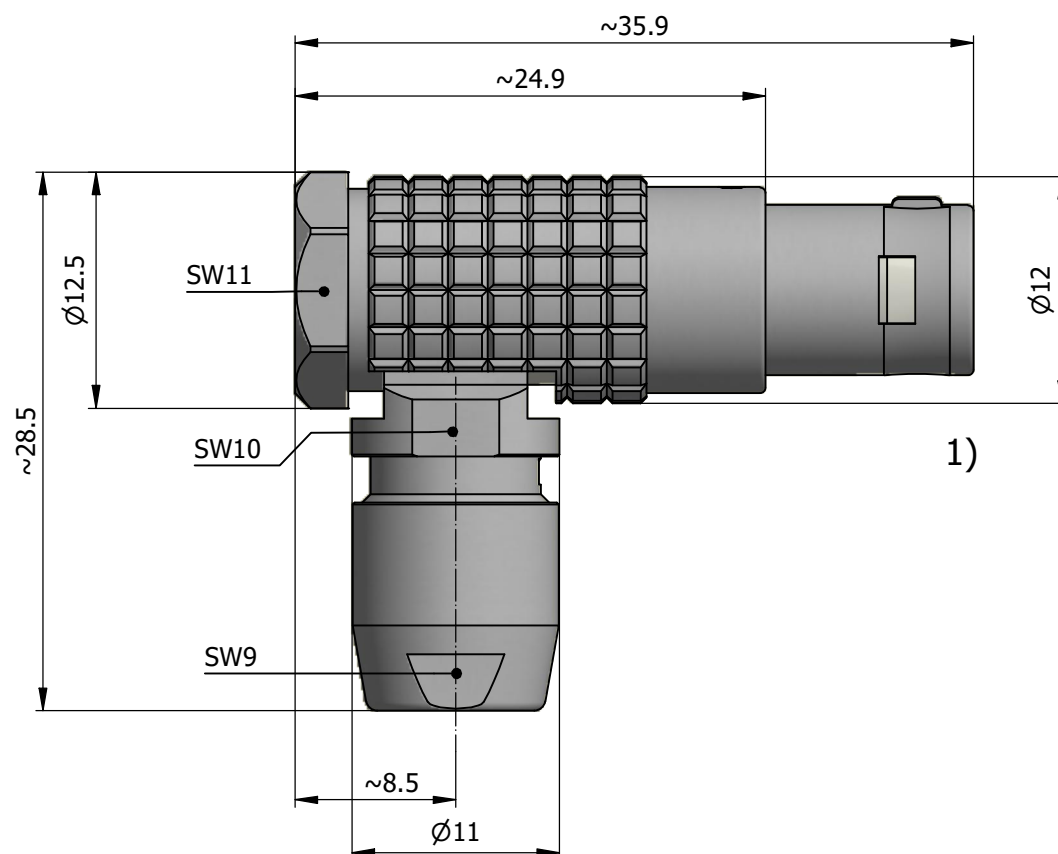

All dimensions are in millimeters (mm)

Alignment Key  
Front View

Insert Configuration  
Rear View

**Note:**

1) This picture is generic and for illustrative purposes only, and may show different keying, materials, colour, finish, and contact configuration. Minor shape or feature variations to actual item may be present.

All additional information are documented on the datasheet (See below link or QR Code)  
[www.lemo.com/pdf/FPJ.1B.304.CLLD52.pdf](http://www.lemo.com/pdf/FPJ.1B.304.CLLD52.pdf)

Model Alignment Key Series Insert Config. Housing Insulator Contact Collet Type Cable Ø Variant  
**FPJ.1B.304.CLLD52**