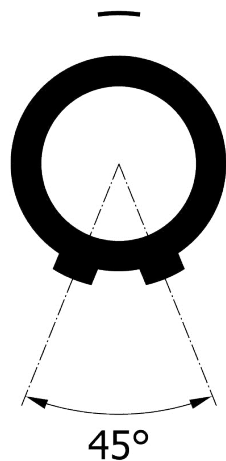

All dimensions are in millimeters (mm)

Alignment Key  
Front View

Insert Configuration  
Rear View

**Note:**

1) This picture is generic and for illustrative purposes only, and may show different keying, materials, colour, finish, and contact configuration. Minor shape or feature variations to actual item may be present.