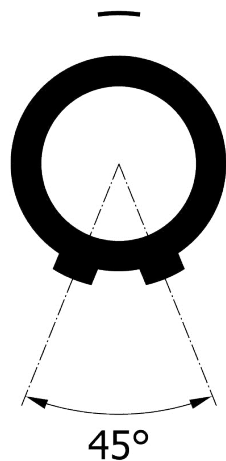

All dimensions are in millimeters (mm)

Alignment Key
Front View

Insert Configuration
Rear View

Note:

1) This picture is generic and for illustrative purposes only, and may show different keying, materials, colour, finish, and contact configuration. Minor shape or feature variations to actual item may be present.

All additional information are documented on the datasheet (See below link or QR Code)
www.lemo.com/pdf/FPJ.1B.304.CLLD62Z.pdf

Model	Alignment Key	Series	Insert Config.	Housing	Insulator	Contact	Collet Type	Cable Ø	Variant
FPJ	.1B	.304	.CLLD62Z						