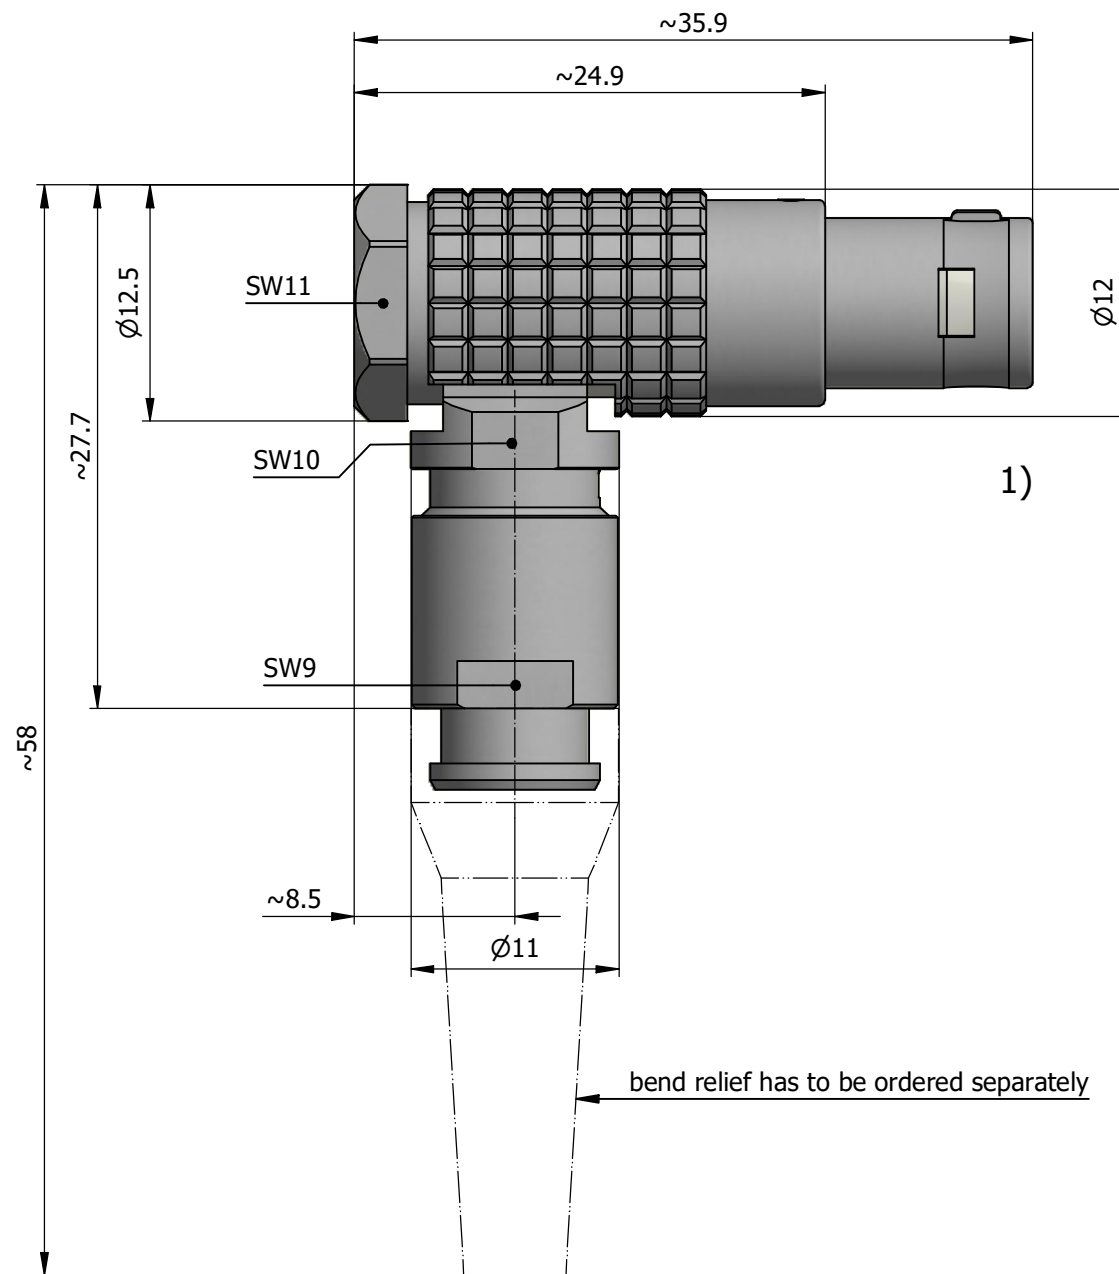

All dimensions are in millimeters (mm)

Alignment Key
Front View

Insert Configuration
Rear View

Note:

1) This picture is generic and for illustrative purposes only, and may show different keying, materials, colour, finish, and contact configuration. Minor shape or feature variations to actual item may be present.

All additional information are documented on the datasheet (See below link or QR Code)
www.lemo.com/pdf/FPJ.1B.304.CLLD62Z.pdf

Model	Alignment Key	Series	Insert Config.	Housing	Insulator	Contact	Collet Type	Cable Ø	Variant
FPJ	.1B	.304	.CLLD62Z						