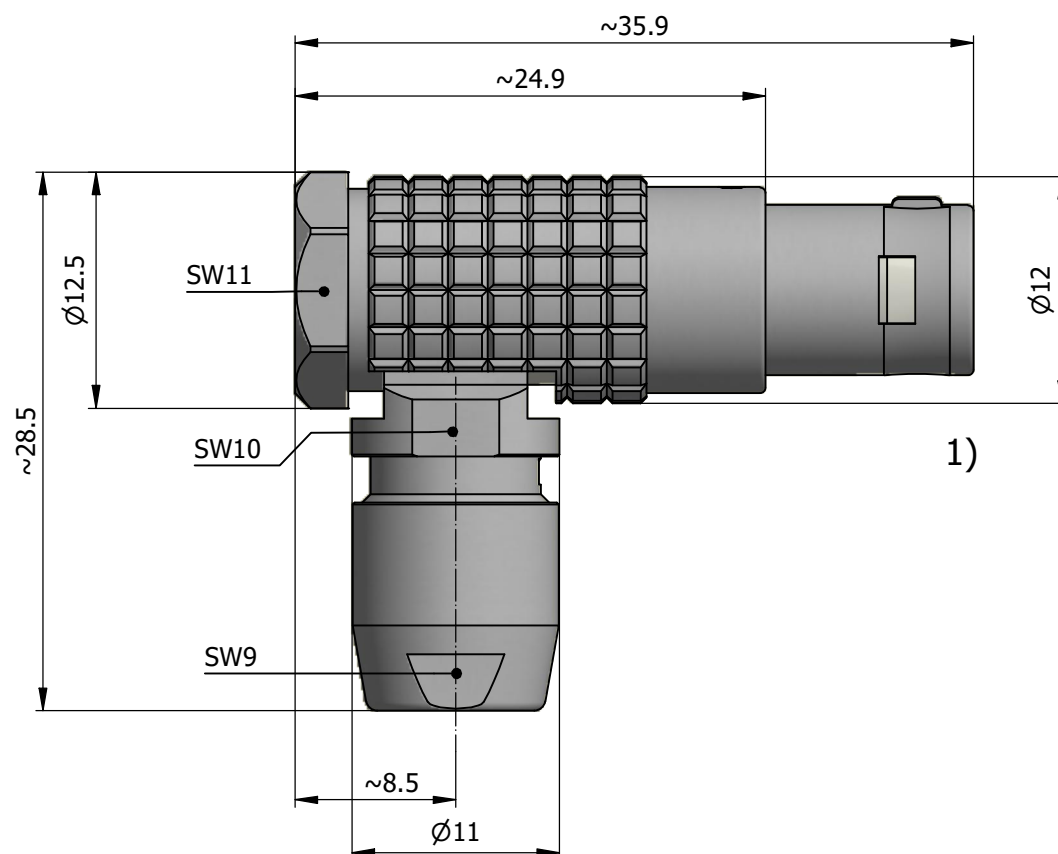

All dimensions are in millimeters (mm)

Alignment Key
Front View

Insert Configuration
Rear View

Note:

1) This picture is generic and for illustrative purposes only, and may show different keying, materials, colour, finish, and contact configuration. Minor shape or feature variations to actual item may be present.

All additional information are documented on the datasheet (See below link or QR Code)
www.lemo.com/pdf/FPJ.1B.304.CLLD72.pdf

Model Alignment Key Series Insert Config. Housing Insulator Contact Collet Type Cable Ø Variant
FPJ.1B.304.CLLD72