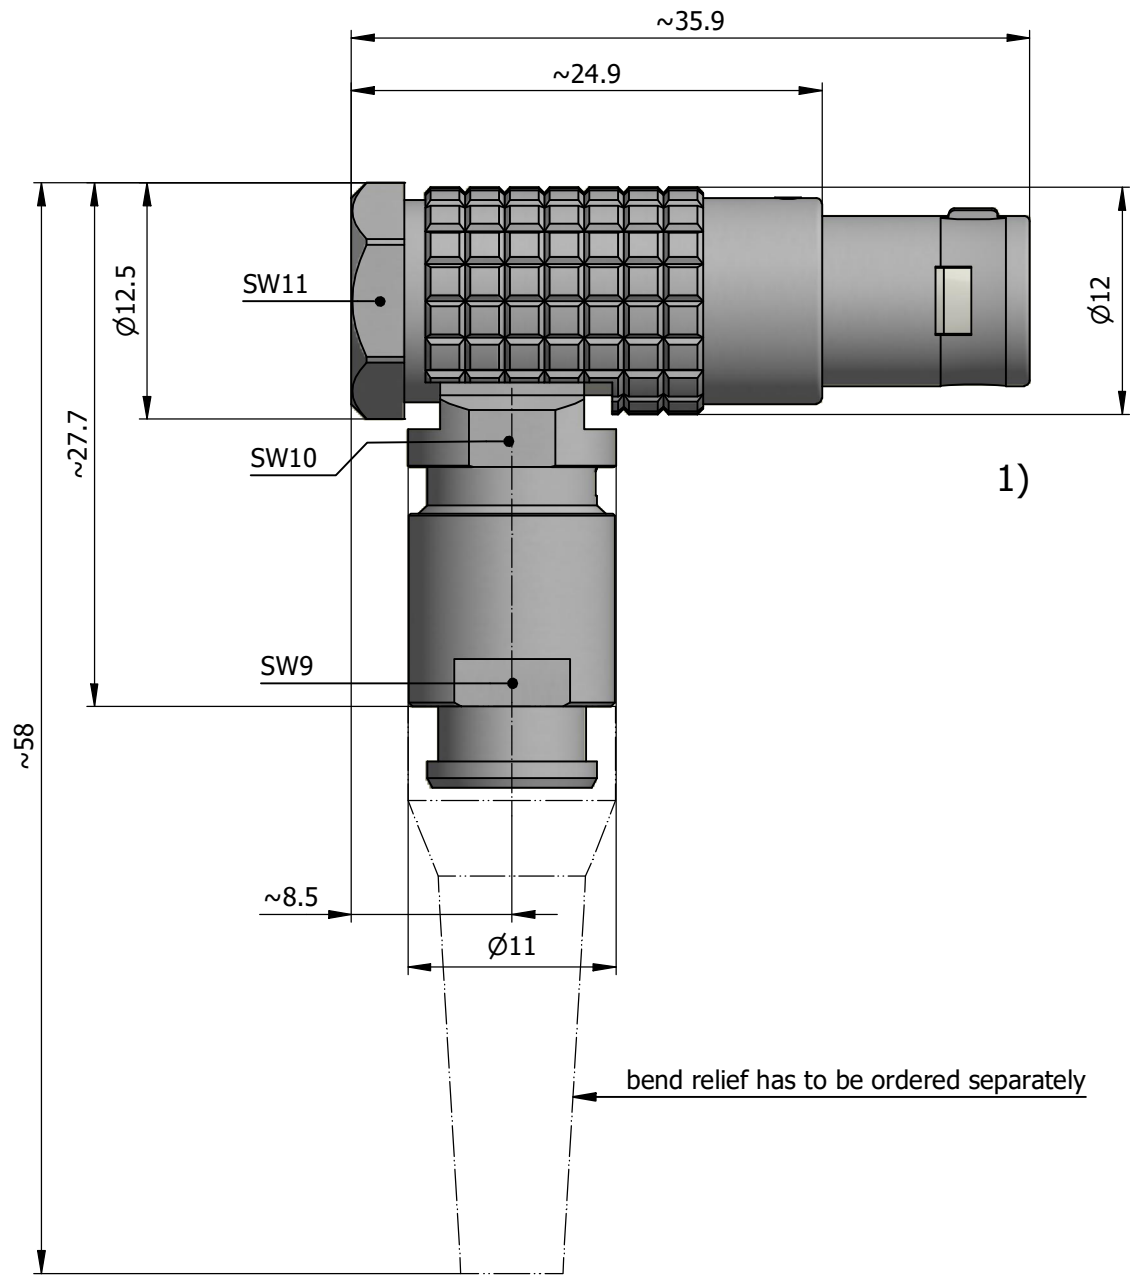

All dimensions are in millimeters (mm)

Alignment Key
Front View

Insert Configuration
Rear View

Note:

1) This picture is generic and for illustrative purposes only, and may show different keying, materials, colour, finish, and contact configuration. Minor shape or feature variations to actual item may be present.

All additional information are documented on the datasheet (See below link or QR Code)
www.lemo.com/pdf/FPJ.1B.304.CYMD42Z.pdf

Model	Alignment Key	Series	Insert Config.	Housing	Insulator	Contact	Collet Type	Cable Ø	Variant
FPJ	.1B	.304	.CYMD42Z						