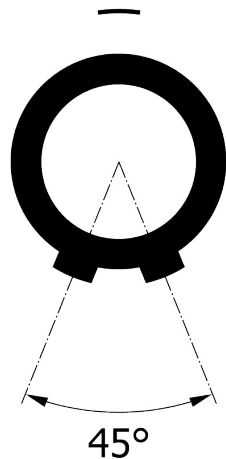

All dimensions are in millimeters (mm)

Alignment Key
Front View

Insert Configuration
Rear View

Note:

1) This picture is generic and for illustrative purposes only, and may show different keying, materials, colour, finish, and contact configuration. Minor shape or feature variations to actual item may be present.