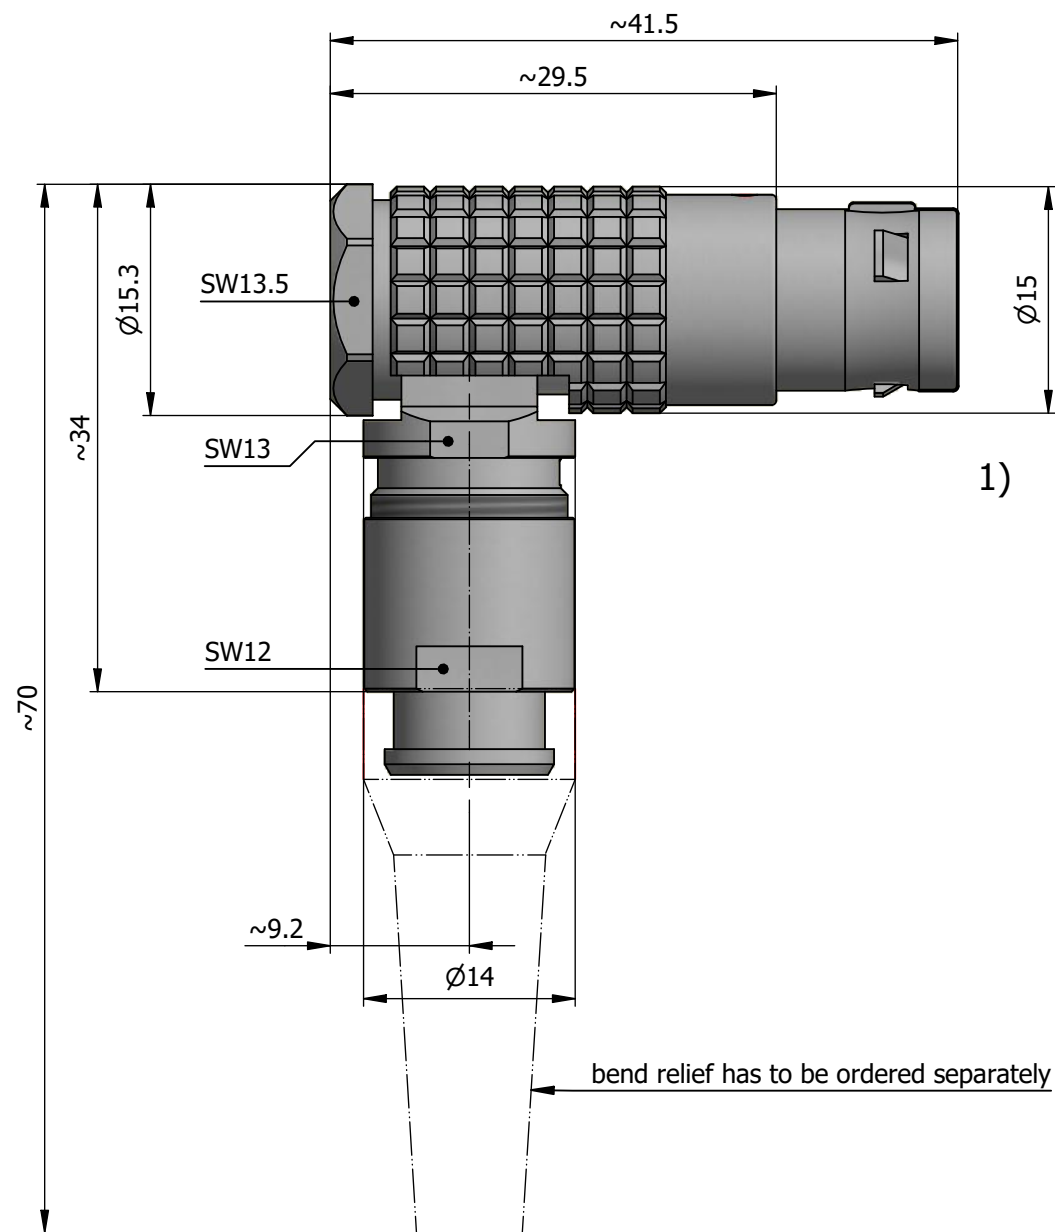

All dimensions are in millimeters (mm)

Alignment Key
Front View

Insert Configuration
Rear View

Note:

1) This picture is generic and for illustrative purposes only, and may show different keying, materials, colour, finish, and contact configuration. Minor shape or feature variations to actual item may be present.

All additional information are documented on the datasheet (See below link or QR Code)
www.lemo.com/pdf/FPJ.2B.306.CLLD62Z.pdf

Model	Alignment Key	Series	Insert Config.	Housing	Insulator	Contact	Collet Type	Cable ϕ	Variant
FPJ		2B	306	CLLD			62Z		

Datasheet

Elbow (90°) plug with cable collet for bend relief
Series 2B

LEMO
LEMO SA
Chemin des Champs-Courbes 28
1024 Ecublens - SWITZERLAND

Tel. (+41 21) 695 16 00
email : info@lemo.com
www.lemo.com

CD

Drawn	29.04.2022	MARI / MARI
Checked	29.04.2022	OBAR
Modified	00	29.04.2022 / MARI
DO NOT SCALE DRAWING		